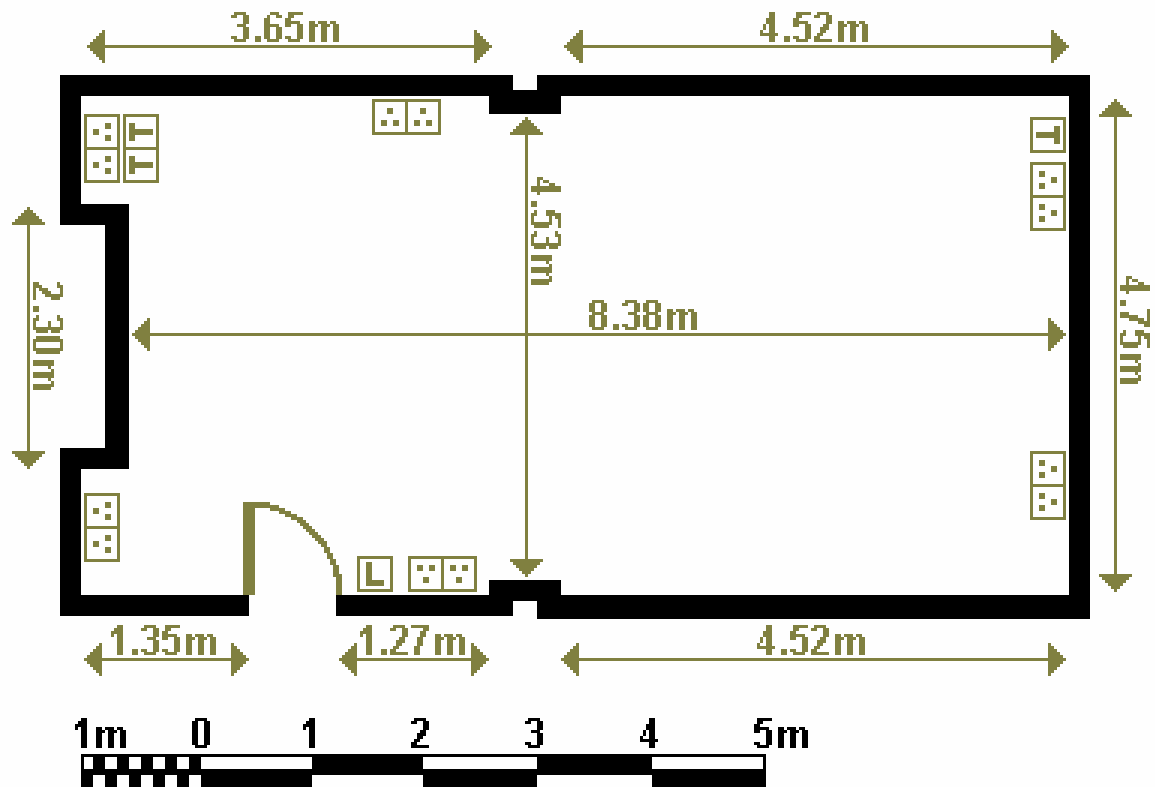

	SOCKET
	TELEPHONE
	DATA SOCKET
	LIGHT SWITCH
	AERIAL SOCKET

HOTEL DE FRANCE

Be inspired

ROZEL ROOM

DIMENSIONS

LENGTH 5.49m

WIDTH 6.50m

AREA 32 sq m

LENGTH 4.84m
WIDTH 8.20m
AREA 43 sq m
HEIGHT 2.74m

KEY

	SOCKET
	TELEPHONE
	DATA SOCKET
	LIGHT SWITCH
	AERIAL SOCKET

HOTEL DE FRANCE

Be inspired

MOURIER ROOM

DIMENSIONS

LENGTH 4.53m
WIDTH 8.38m
AREA 38 sq m
HEIGHT 2.70m

KEY

	SOCKET
	TELEPHONE
	DATA SOCKET
	LIGHT SWITCH
	AERIAL SOCKET

HOTEL DE FRANCE

Be inspired

GIFFARD ROOM

DIMENSIONS

LENGTH 5.56m

WIDTH 3.50m

DIMENSIONS

LENGTH 5.14m

WIDTH 8.93m

AREA 38 sq m

HEIGHT (max) 2.68m

HEIGHT (min) 2.07m

KEY

	SOCKET
	TELEPHONE
	DATA SOCKET
	LIGHT SWITCH
	AERIAL SOCKET