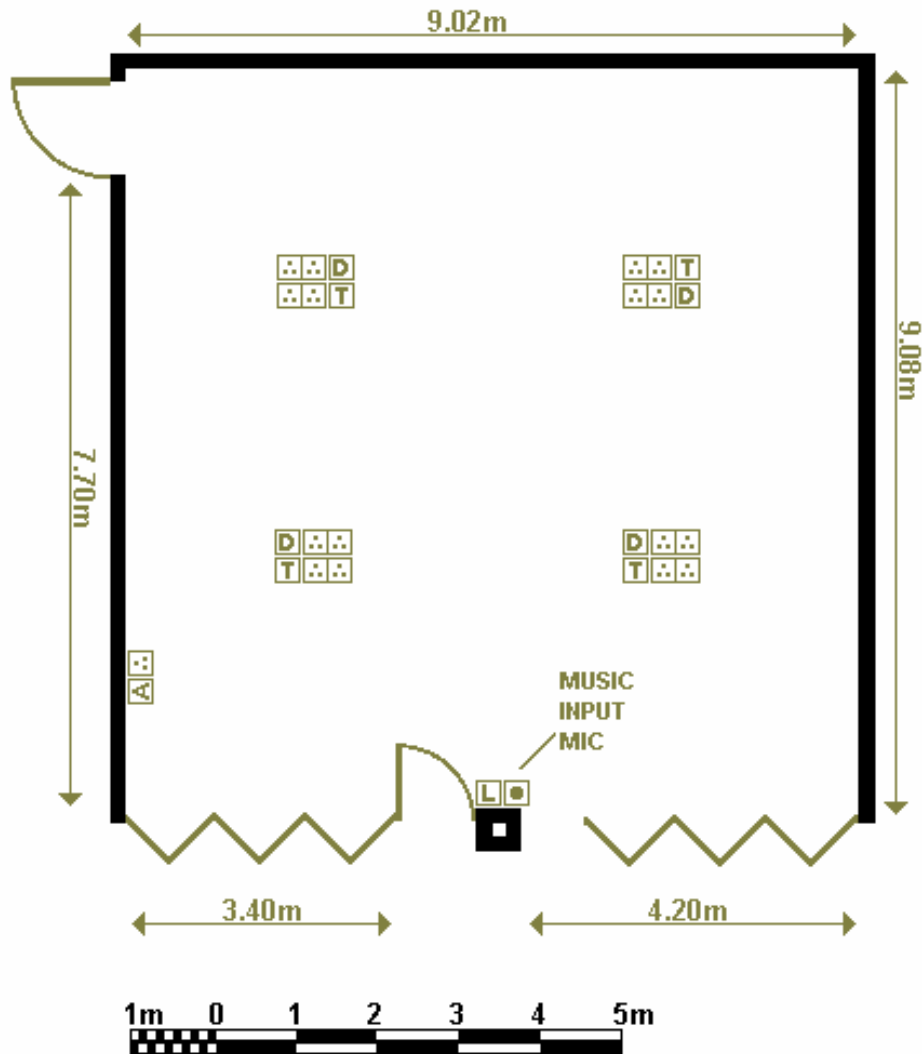

HOTEL DE FRANCE

Be inspired

THE GREAT HALL

DIMENSIONS

LENGTH 39.60m
 WIDTH 21.48m
 AREA 914 sq m
 HEIGHT (max) 8.5m
 HEIGHT (min) 3.9m

MEZZANINE ONLY

LENGTH 27m
 WIDTH 7.3m
 AREA 189 sq m
 HEIGHT (max) 3.9m
 HEIGHT (min) 3.9m

KEY

	SOCKET
	TELEPHONE
	DATA SOCKET
	LIGHT SWITCH
	AERIAL SOCKET

HOTEL DE FRANCE

Be inspired

SOREL LOUNGE

DIMENSIONS

LENGTH 9.02m

WIDTH 9.08m

AREA 82 sq m

HEIGHT (max) 6.07m

HEIGHT (min) 4.49m

KEY

	SOCKET
	TELEPHONE
	DATA SOCKET
	LIGHT SWITCH
	AERIAL SOCKET

BEAUPORT ROOM

DIMENSIONS

LENGTH 6.50m
WIDTH 13.05m
AREA 87 sq m
HEIGHT 4.16m

KEY

	SOCKET
	TELEPHONE
	DATA SOCKET
	LIGHT SWITCH
	AERIAL SOCKET

PORTELET ROOMS

PORTELET B

PORTELET A

DIMENSIONS

LENGTH 28.90m
 WIDTH 8.94m
 AREA 258 sq m
 HEIGHT 2.80m

KEY	
	SOCKET
	TELEPHONE
	DATA SOCKET
	LIGHT SWITCH
	AERIAL SOCKET