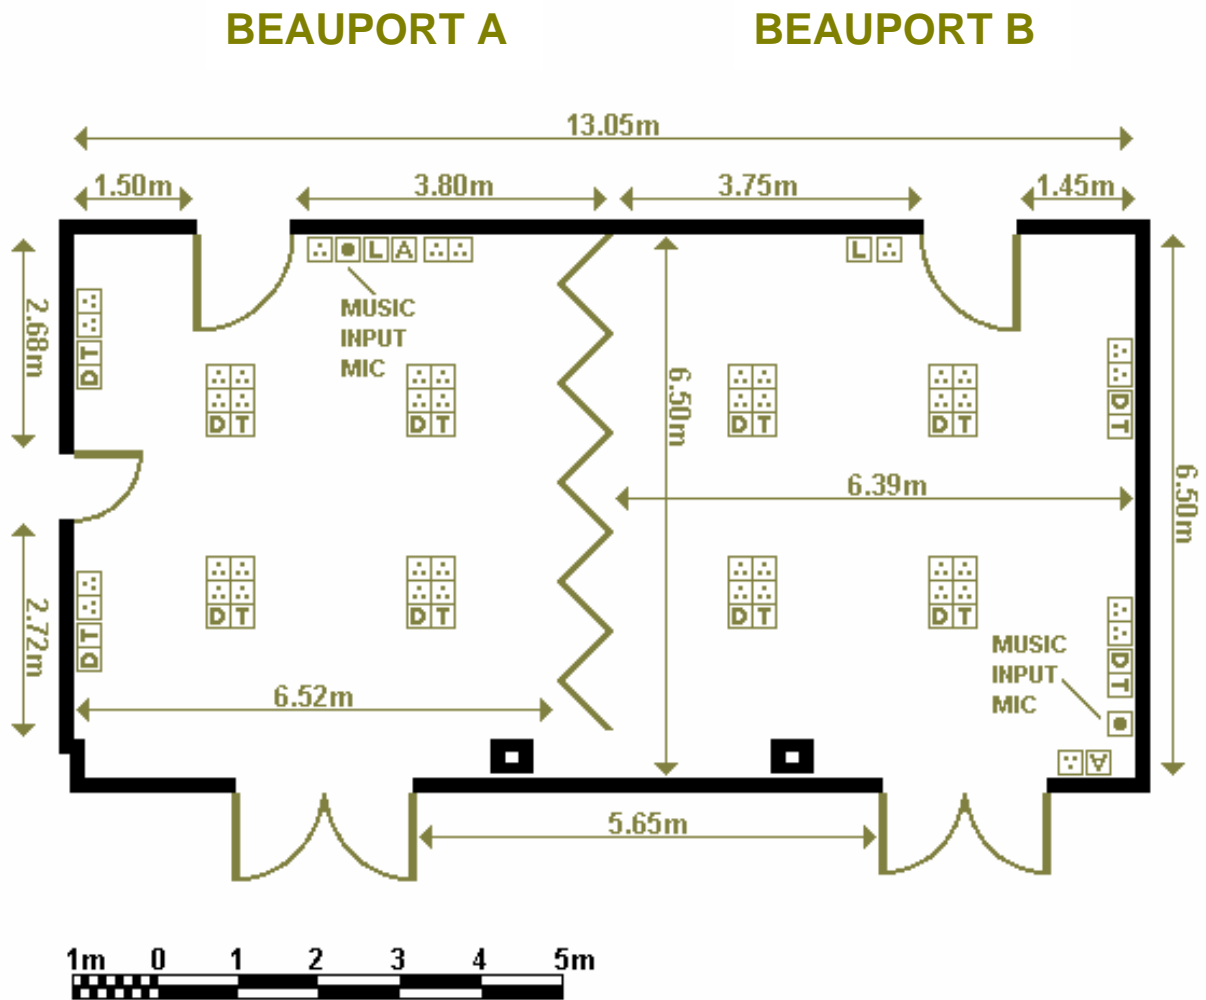

HOTEL DE FRANCE

Be inspired

THE GREAT HALL

DIMENSIONS

LENGTH 39.60m
 WIDTH 21.48m
 AREA 914 sq m
 HEIGHT (max) 8.5m
 HEIGHT (min) 3.9m

MEZZANINE ONLY

LENGTH 27m
 WIDTH 7.3m
 AREA 189 sq m
 HEIGHT (max) 3.9m
 HEIGHT (min) 3.9m

KEY

	SOCKET
	TELEPHONE
	DATA SOCKET
	LIGHT SWITCH
	AERIAL SOCKET

HOTEL DE FRANCE

Be inspired

SOREL LOUNGE

DIMENSIONS

LENGTH 9.02m

WIDTH 9.08m

AREA 82 sq m

HEIGHT (max) 6.07m

HEIGHT (min) 4.49m

KEY

	SOCKET
	TELEPHONE
	DATA SOCKET
	LIGHT SWITCH
	AERIAL SOCKET

BEAUPORT ROOM

DIMENSIONS

LENGTH 6.50m
WIDTH 13.05m
AREA 87 sq m
HEIGHT 4.16m

KEY

	SOCKET
	TELEPHONE
	DATA SOCKET
	LIGHT SWITCH
	AERIAL SOCKET

PORTELET ROOMS

PORTELET B

PORTELET A

DIMENSIONS

LENGTH 28.90m
 WIDTH 8.94m
 AREA 258 sq m
 HEIGHT 2.80m

KEY	
	SOCKET
	TELEPHONE
	DATA SOCKET
	LIGHT SWITCH
	AERIAL SOCKET