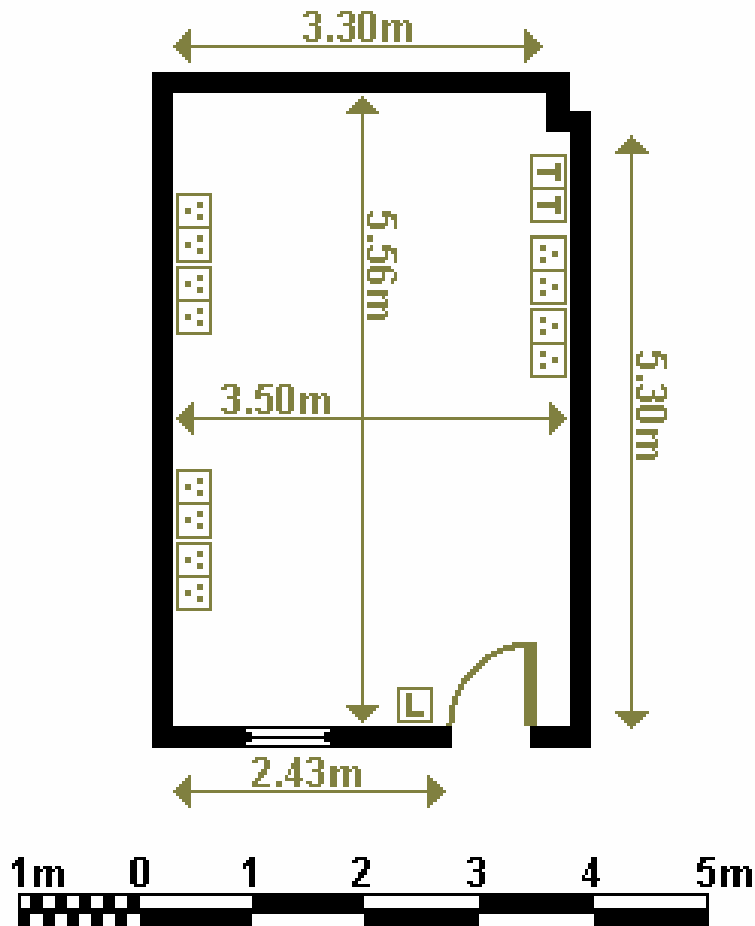

LENGTH 4.84m
WIDTH 8.20m
AREA 43 sq m
HEIGHT 2.74m

KEY

	SOCKET
	TELEPHONE
	DATA SOCKET
	LIGHT SWITCH
	AERIAL SOCKET

HOTEL DE FRANCE

Be inspired

MOURIER ROOM

DIMENSIONS

LENGTH 4.53m
WIDTH 8.38m
AREA 38 sq m
HEIGHT 2.70m

KEY

	SOCKET
	TELEPHONE
	DATA SOCKET
	LIGHT SWITCH
	AERIAL SOCKET

HOTEL DE FRANCE

Be inspired

GIFFARD ROOM

DIMENSIONS

LENGTH 5.56m

WIDTH 3.50m

AREA 19 sq m

HEIGHT (max) 3.20m

HEIGHT (min) 2.80m

KEY

	SOCKET
	TELEPHONE
	DATA SOCKET
	LIGHT SWITCH
	AERIAL SOCKET

HOTEL DE FRANCE

Be inspired

GROSNEZ ROOM

DIMENSIONS

LENGTH 5.14m

WIDTH 8.93m

AREA 38 sq m

HEIGHT (max) 2.68m

HEIGHT (min) 2.07m

KEY

	SOCKET
	TELEPHONE
	DATA SOCKET
	LIGHT SWITCH
	AERIAL SOCKET