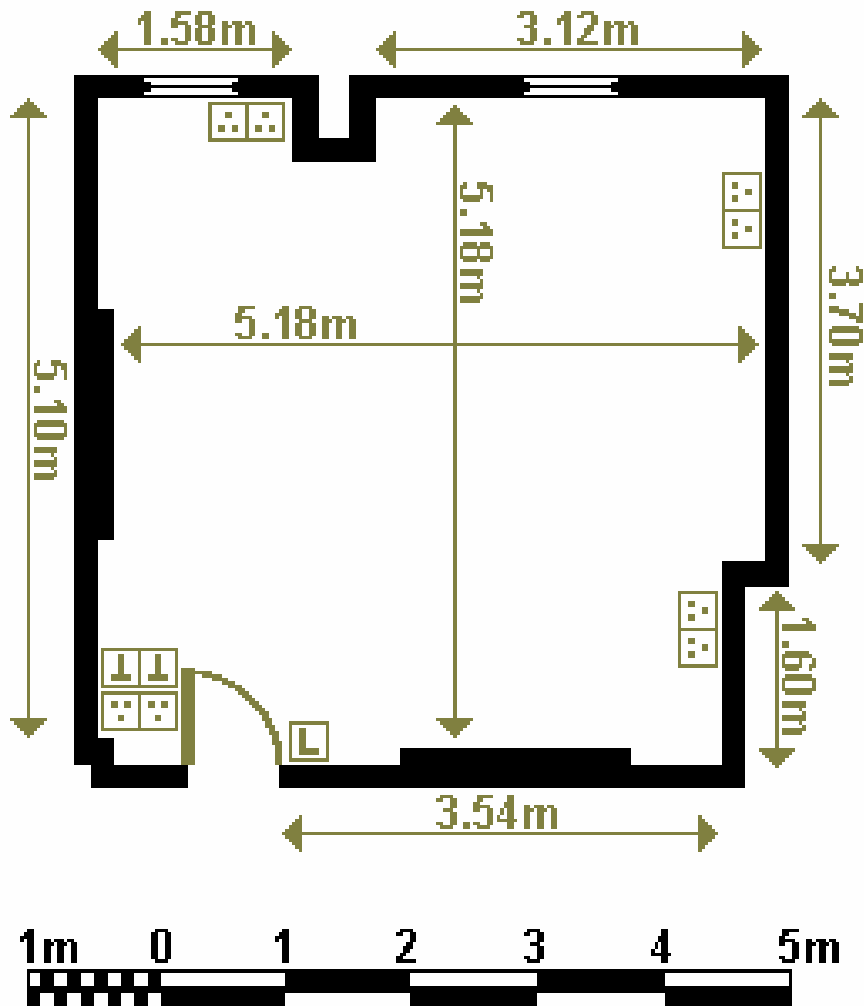

KEY

	SOCKET
	TELEPHONE
	DATA SOCKET
	LIGHT SWITCH
	AERIAL SOCKET

HOTEL DE FRANCE

Be inspired

GIFFARD ROOM

DIMENSIONS

LENGTH 5.56m

WIDTH 3.50m

AREA 19 sq m

HEIGHT (max) 3.20m

HEIGHT (min) 2.80m

KEY

	SOCKET
	TELEPHONE
	DATA SOCKET
	LIGHT SWITCH
	AERIAL SOCKET

HOTEL DE FRANCE

Be inspired

GROSNEZ ROOM

DIMENSIONS

LENGTH 5.14m

WIDTH 8.93m

AREA 38 sq m

HEIGHT (max) 2.68m

HEIGHT (min) 2.07m

KEY

	SOCKET
	TELEPHONE
	DATA SOCKET
	LIGHT SWITCH
	AERIAL SOCKET

HOTEL DE FRANCE

Be inspired

BELCROUTE ROOM

DIMENSIONS

LENGTH 5.18m

WIDTH 5.18m

AREA 27 sq m

HEIGHT (max) 2.72m