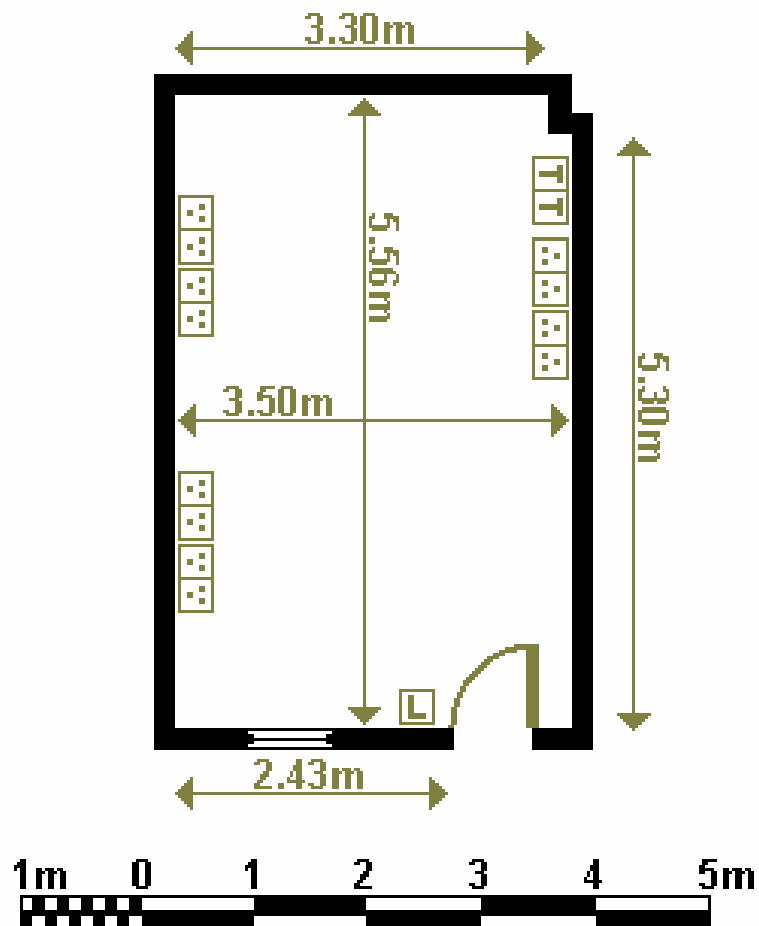

## DIMENSIONS

LENGTH 4.84m  
WIDTH 8.20m  
AREA 43 sq m  
HEIGHT 2.74m

## DIMENSIONS

LENGTH 4.53m  
WIDTH 8.38m  
AREA 38 sq m  
HEIGHT 2.70m

## DIMENSIONS

LENGTH 5.56m

WIDTH 3.50m

AREA 19 sq m

HEIGHT (max) 3.20m

HEIGHT (min) 2.80m

## DIMENSIONS

LENGTH 5.14m

WIDTH 8.93m

AREA 38 sq m

HEIGHT (max) 2.68m

HEIGHT (min) 2.07m