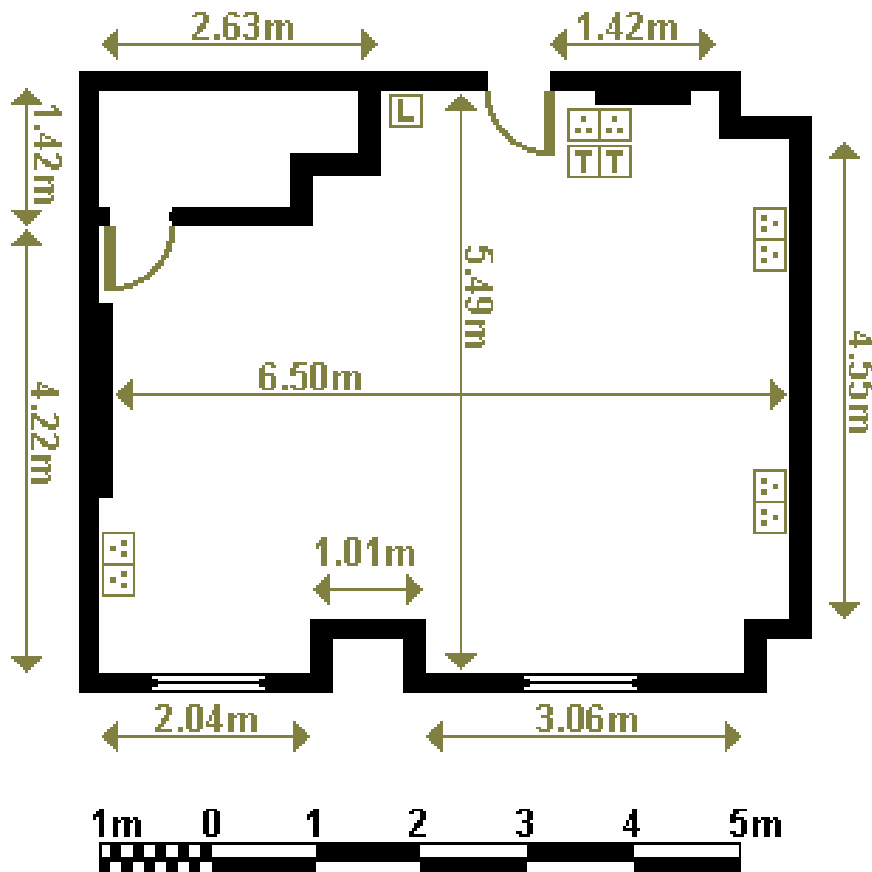

WIDTH 8.64m

AREA 42 sq m

HEIGHT (max) 2.70m

HEIGHT (min) 2.50m

KEY

	SOCKET
	TELEPHONE
	DATA SOCKET
	LIGHT SWITCH
	AERIAL SOCKET

HOTEL DE FRANCE

Be inspired

BELVAL ROOM

DIMENSIONS

LENGTH 4.50m

WIDTH 5.88m

AREA 30 sq m

HEIGHT (max) 2.80m

HEIGHT (min) 2.50m

KEY

	SOCKET
	TELEPHONE
	DATA SOCKET
	LIGHT SWITCH
	AERIAL SOCKET

HOTEL DE FRANCE

Be inspired

ROZEL ROOM

DIMENSIONS

LENGTH 5.49m

WIDTH 6.50m

AREA 32 sq m

DIMENSIONS

LENGTH 5.14m

WIDTH 8.93m

AREA 38 sq m

HEIGHT (max) 2.68m

HEIGHT (min) 2.07m

KEY

	SOCKET
	TELEPHONE
	DATA SOCKET
	LIGHT SWITCH
	AERIAL SOCKET