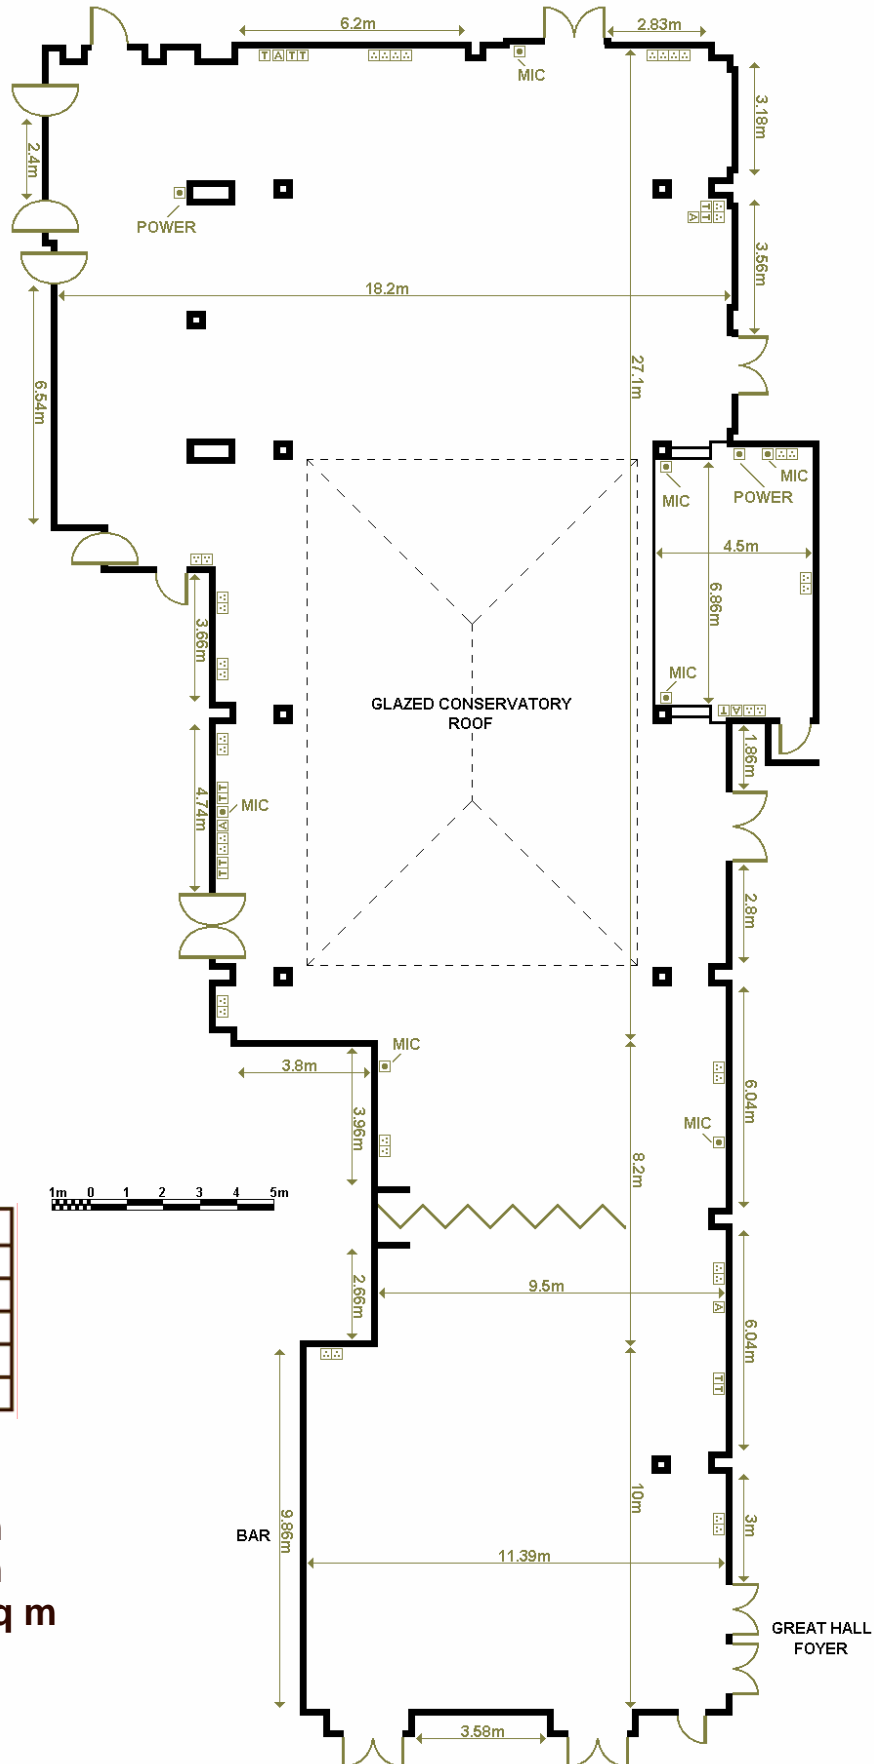

HOTEL DE FRANCE

Be inspired

THE GREAT HALL

DIMENSIONS

LENGTH 39.60m
 WIDTH 21.48m
 AREA 914 sq m
 HEIGHT (max) 8.5m
 HEIGHT (min) 3.9m

MEZZANINE ONLY

LENGTH 27m
 WIDTH 7.3m
 AREA 189 sq m
 HEIGHT (max) 3.9m
 HEIGHT (min) 3.9m

KEY

	SOCKET
	TELEPHONE
	DATA SOCKET
	LIGHT SWITCH
	AERIAL SOCKET

HOTEL DE FRANCE

Be inspired

STARLIGHT ROOM

KEY	
	SOCKET
	TELEPHONE
	DATA SOCKET
	LIGHT SWITCH
	AERIAL SOCKET

DIMENSIONS

LENGTH	45.3m
WIDTH	18.2m
AREA	609 sq m
HEIGHT	2.8m
ATRIUM	9m

HOTEL DE FRANCE

Be inspired

CORBIERE ROOM

DIMENSIONS

LENGTH 21.92m

WIDTH 21.02m

AREA 473 sq m

HEIGHT (max) 4.14m

HEIGHT (min) 4m

KEY

	SOCKET
	TELEPHONE
	DATA SOCKET
	LIGHT SWITCH
	AERIAL SOCKET

HOTEL DE FRANCE

Be inspired

GOLDEN ROOM

DIMENSIONS

LENGTH 14.42m
WIDTH 7.87m
AREA 131 sq m
HEIGHT 5.88m