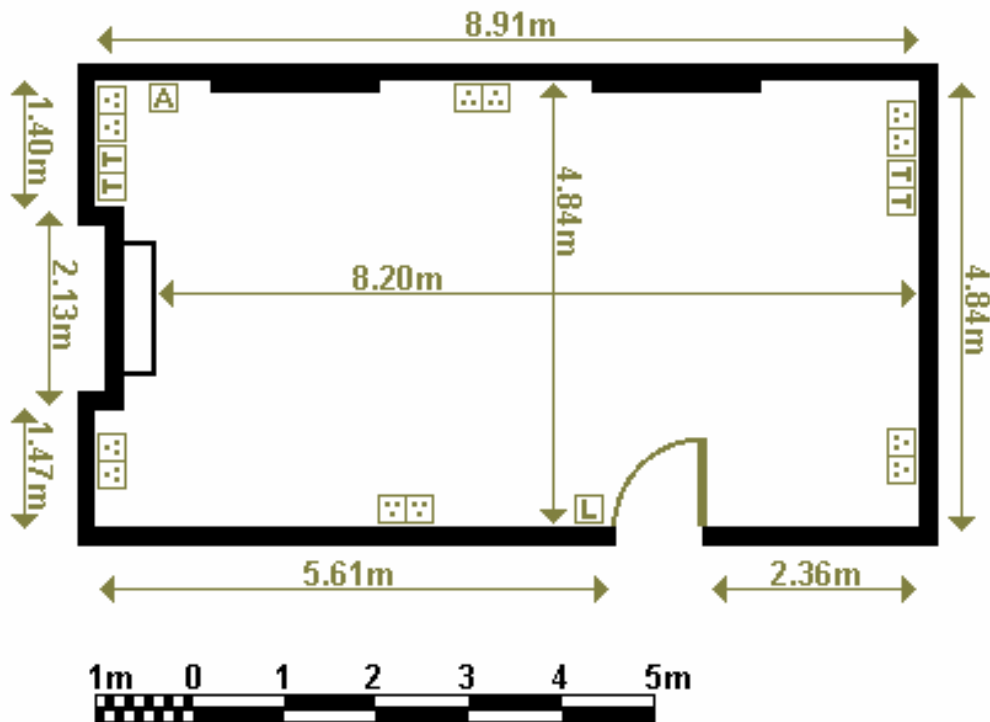

## DIMENSIONS

LENGTH 14.42m  
WIDTH 7.87m  
AREA 131 sq m  
HEIGHT 5.88m

## DIMENSIONS

LENGTH 4.50m

WIDTH 5.88m

AREA 30 sq m

HEIGHT (max) 2.80m

HEIGHT (min) 2.50m

## DIMENSIONS

LENGTH 4.84m  
WIDTH 8.20m  
AREA 43 sq m  
HEIGHT 2.74m

## DIMENSIONS

LENGTH 4.53m  
WIDTH 8.38m  
AREA 38 sq m  
HEIGHT 2.70m