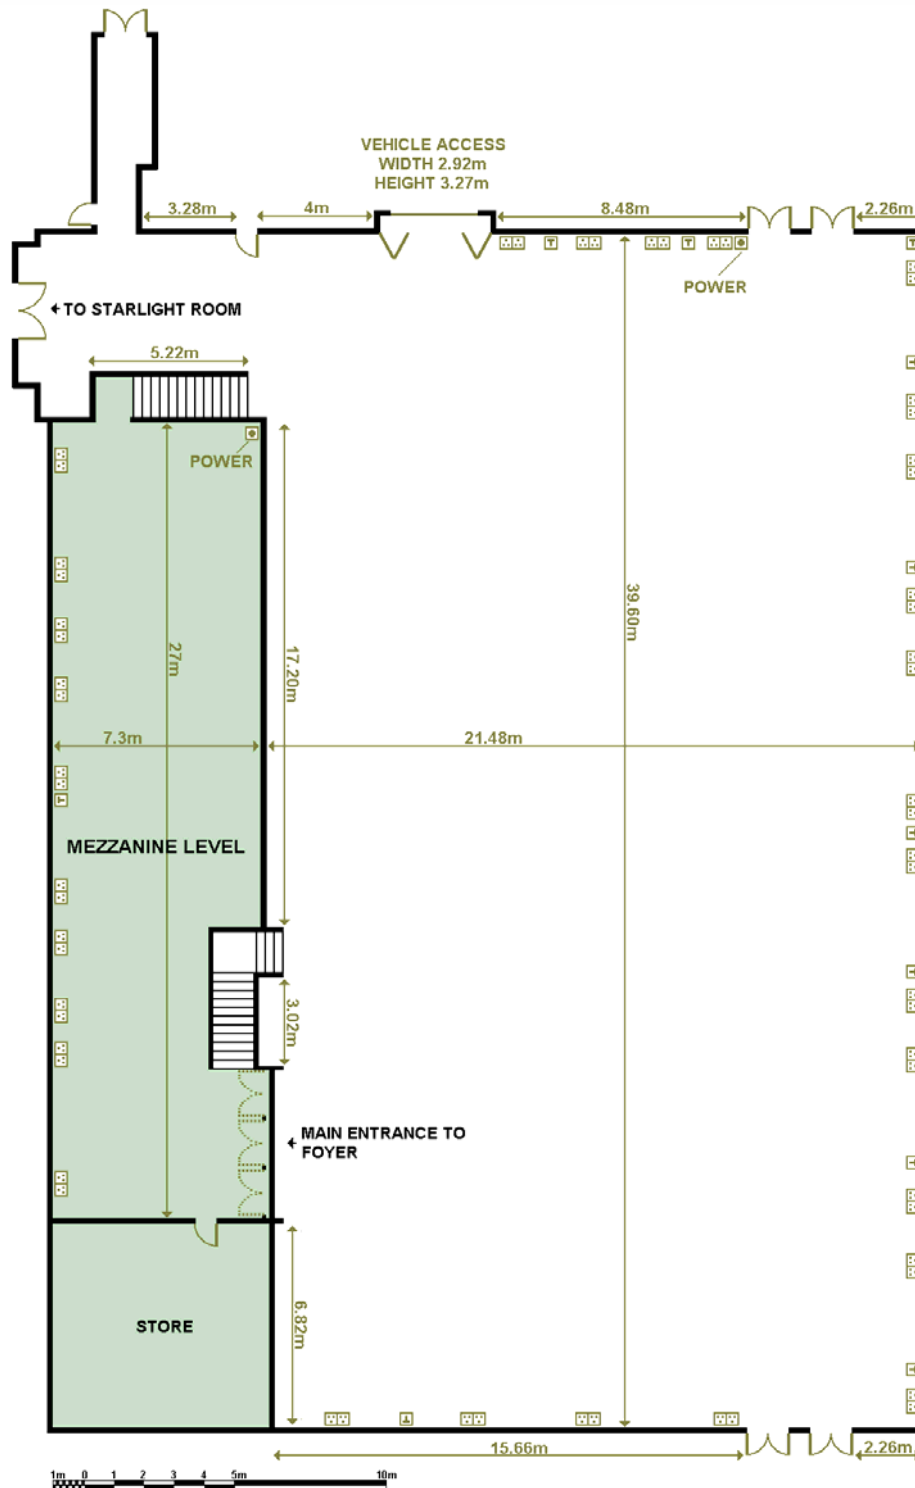

HOTEL DE FRANCE

Be inspired

THE GREAT HALL

DIMENSIONS

LENGTH 39.60m
 WIDTH 21.48m
 AREA 914 sq m
 HEIGHT (max) 8.5m
 HEIGHT (min) 3.9m

MEZZANINE ONLY

LENGTH 27m
 WIDTH 7.3m
 AREA 189 sq m
 HEIGHT (max) 3.9m
 HEIGHT (min) 3.9m

KEY

	SOCKET
	TELEPHONE
	DATA SOCKET
	LIGHT SWITCH
	AERIAL SOCKET

HOTEL DE FRANCE

Be inspired

STARLIGHT ROOM

KEY	
	SOCKET
	TELEPHONE
	DATA SOCKET
	LIGHT SWITCH
	AERIAL SOCKET

DIMENSIONS

LENGTH	45.3m
WIDTH	18.2m
AREA	609 sq m
HEIGHT	2.8m
ATRIUM	9m

HOTEL DE FRANCE

Be inspired

CORBIERE ROOM

DIMENSIONS

LENGTH 21.92m

WIDTH 21.02m

AREA 473 sq m

HEIGHT (max) 4.14m

HEIGHT (min) 4m

KEY

	SOCKET
	TELEPHONE
	DATA SOCKET
	LIGHT SWITCH
	AERIAL SOCKET

HOTEL DE FRANCE

Be inspired

GOLDEN ROOM

DIMENSIONS

LENGTH 14.42m
WIDTH 7.87m
AREA 131 sq m
HEIGHT 5.88m