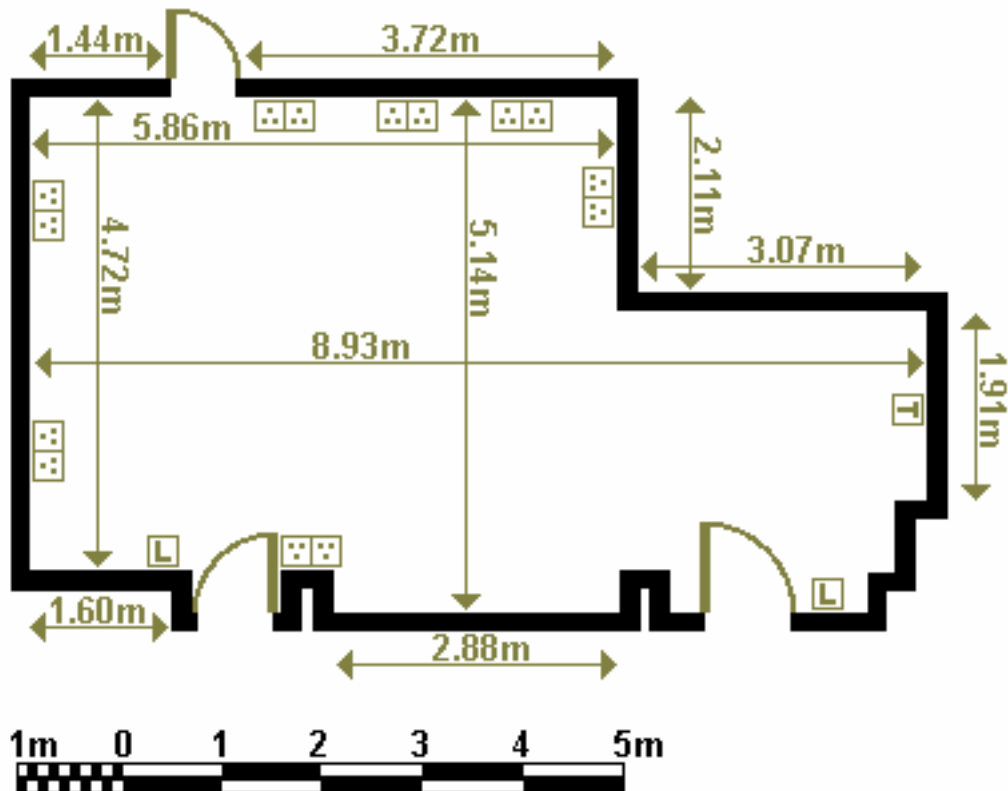

## DIMENSIONS

LENGTH 4.53m  
WIDTH 8.38m  
AREA 38 sq m  
HEIGHT 2.70m

## DIMENSIONS

LENGTH 5.56m

WIDTH 3.50m

AREA 19 sq m

HEIGHT (max) 3.20m

HEIGHT (min) 2.80m

## DIMENSIONS

LENGTH 5.14m

WIDTH 8.93m

AREA 38 sq m

HEIGHT (max) 2.68m

HEIGHT (min) 2.07m

## DIMENSIONS

LENGTH 5.18m

WIDTH 5.18m

AREA 27 sq m

HEIGHT (max) 2.72m

HEIGHT (min) 2.48m