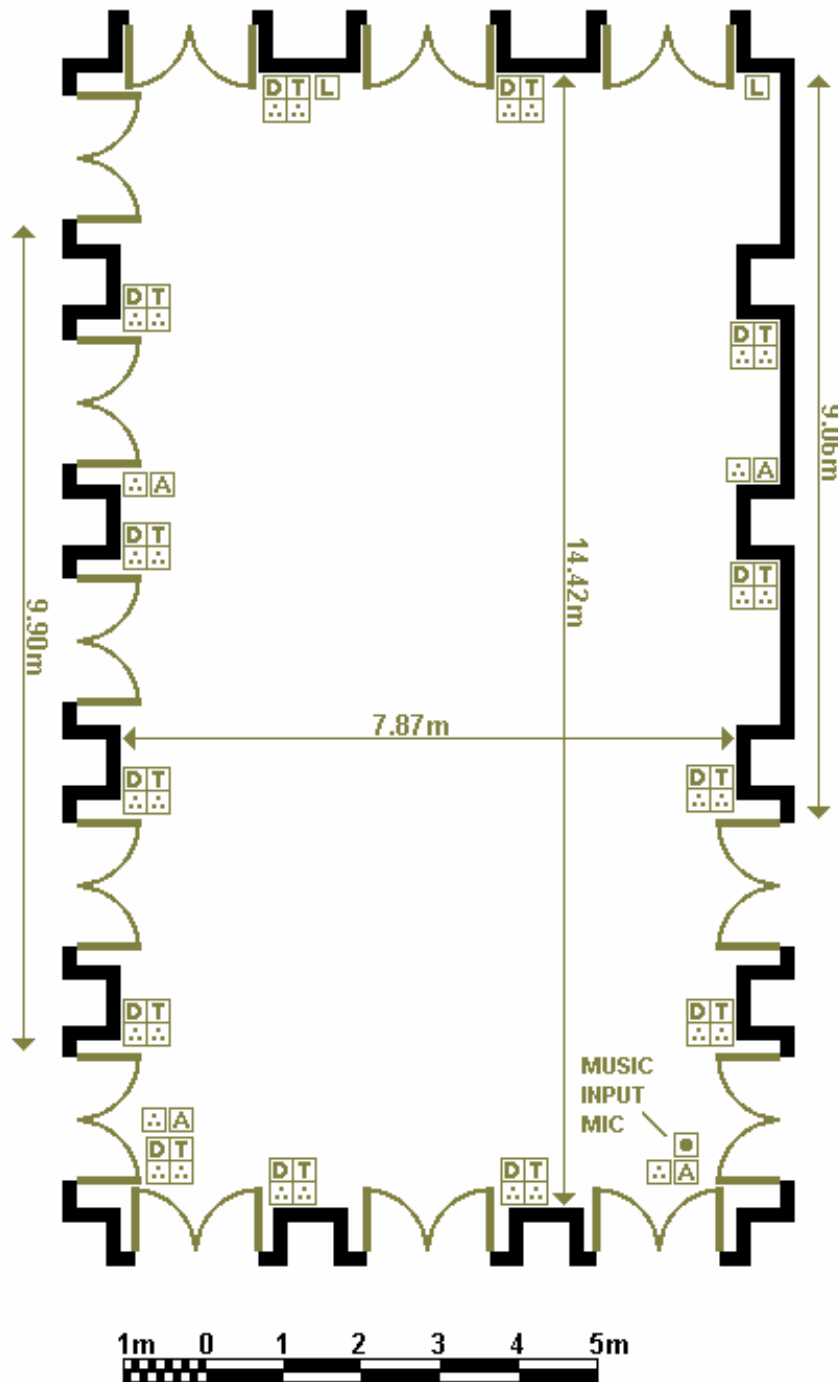

## DIMENSIONS

<b>LENGTH</b>	<b>45.3m</b>
<b>WIDTH</b>	<b>18.2m</b>
<b>AREA</b>	<b>609 sq m</b>
<b>HEIGHT</b>	<b>2.8m</b>
<b>ATRIUM</b>	<b>9m</b>

HOTEL DE FRANCE

Be inspired

## DIMENSIONS

LENGTH 21.92m

WIDTH 21.02m

AREA 473 sq m

HEIGHT (max) 4.14m

HEIGHT (min) 4m

## KEY

	SOCKET
	TELEPHONE
	DATA SOCKET
	LIGHT SWITCH
	AERIAL SOCKET

HOTEL DE FRANCE

Be inspired

## DIMENSIONS

LENGTH 14.42m  
WIDTH 7.87m  
AREA 131 sq m  
HEIGHT 5.88m