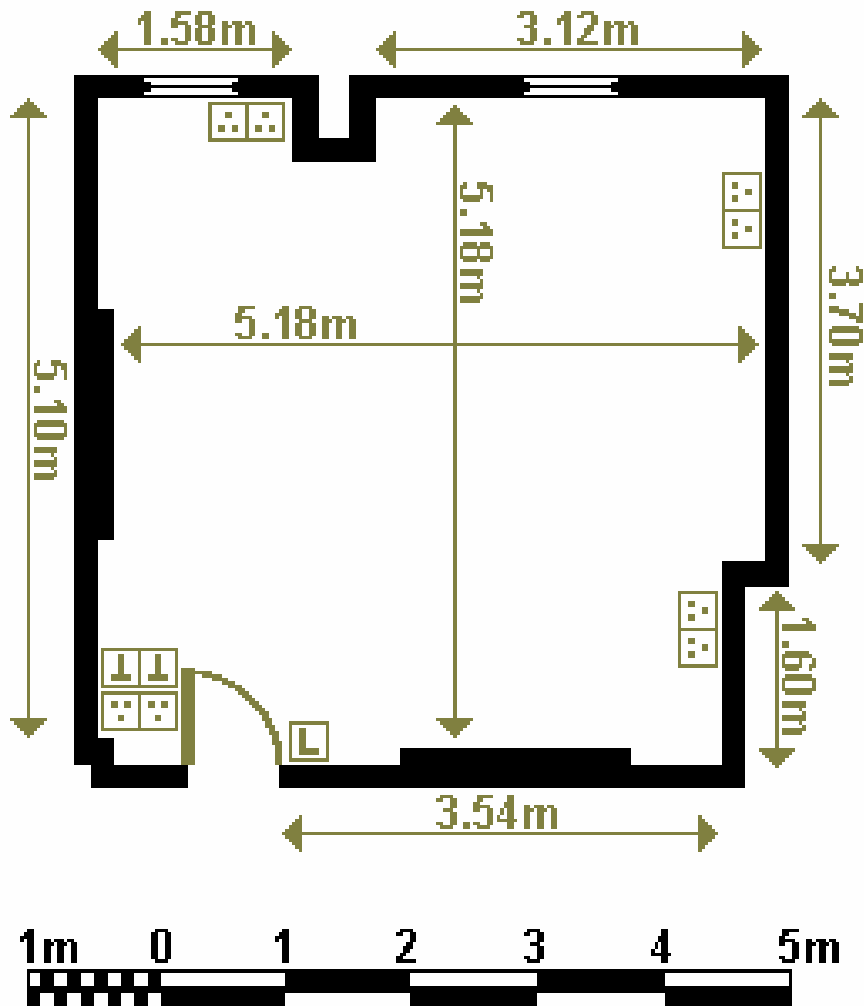

## DIMENSIONS

LENGTH 4.53m  
WIDTH 8.38m  
AREA 38 sq m  
HEIGHT 2.70m

## DIMENSIONS

LENGTH 5.56m

WIDTH 3.50m

AREA 19 sq m

HEIGHT (max) 3.20m

HEIGHT (min) 2.80m

## DIMENSIONS

LENGTH 5.14m

WIDTH 8.93m

AREA 38 sq m

HEIGHT (max) 2.68m

HEIGHT (min) 2.07m

## DIMENSIONS

LENGTH 5.18m

WIDTH 5.18m

AREA 27 sq m

HEIGHT (max) 2.72m

HEIGHT (min) 2.48m