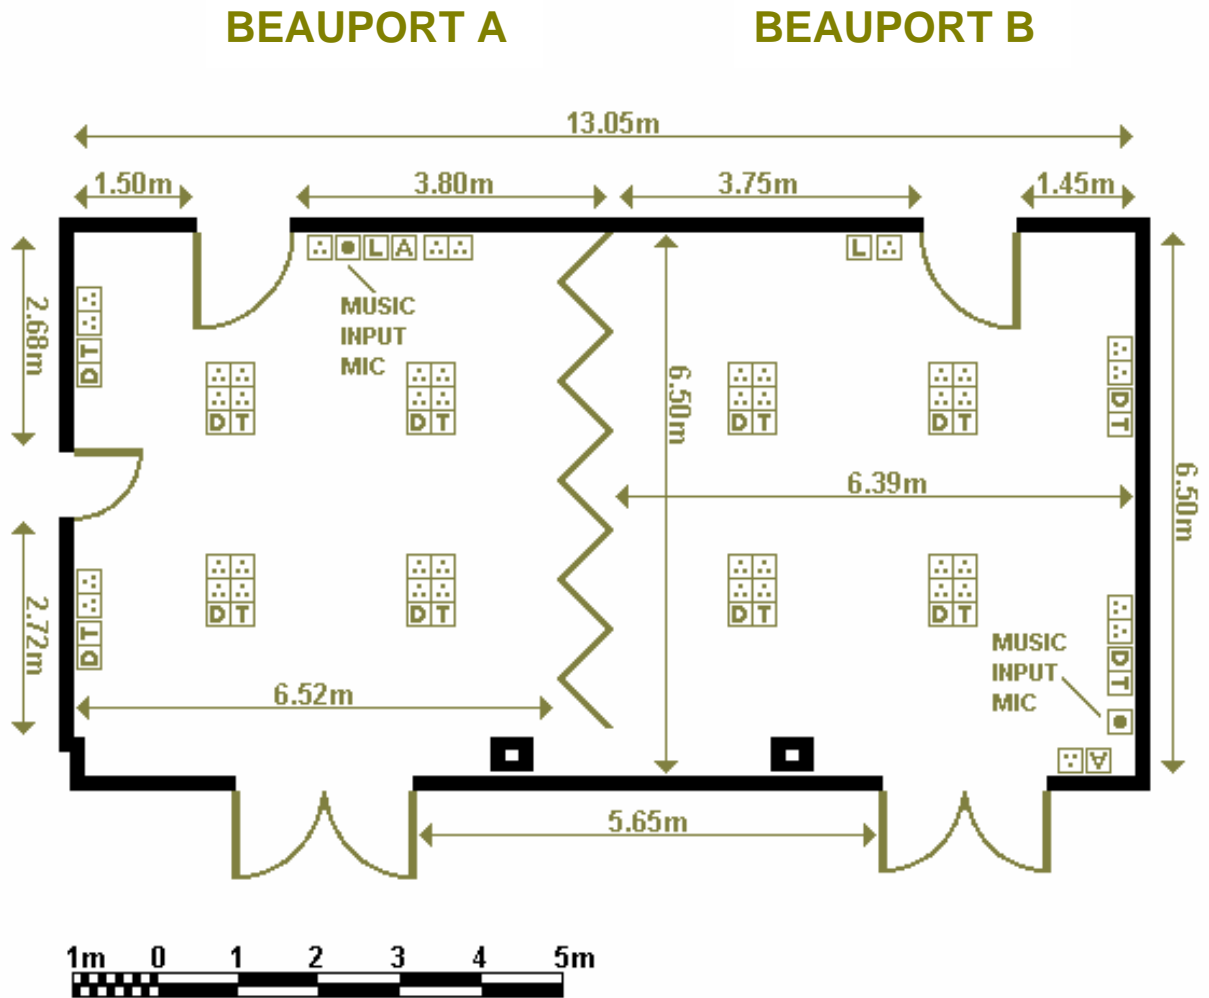

BEAUPORT ROOM

DIMENSIONS

LENGTH 6.50m
WIDTH 13.05m
AREA 87 sq m
HEIGHT 4.16m

KEY

	SOCKET
	TELEPHONE
	DATA SOCKET
	LIGHT SWITCH
	AERIAL SOCKET