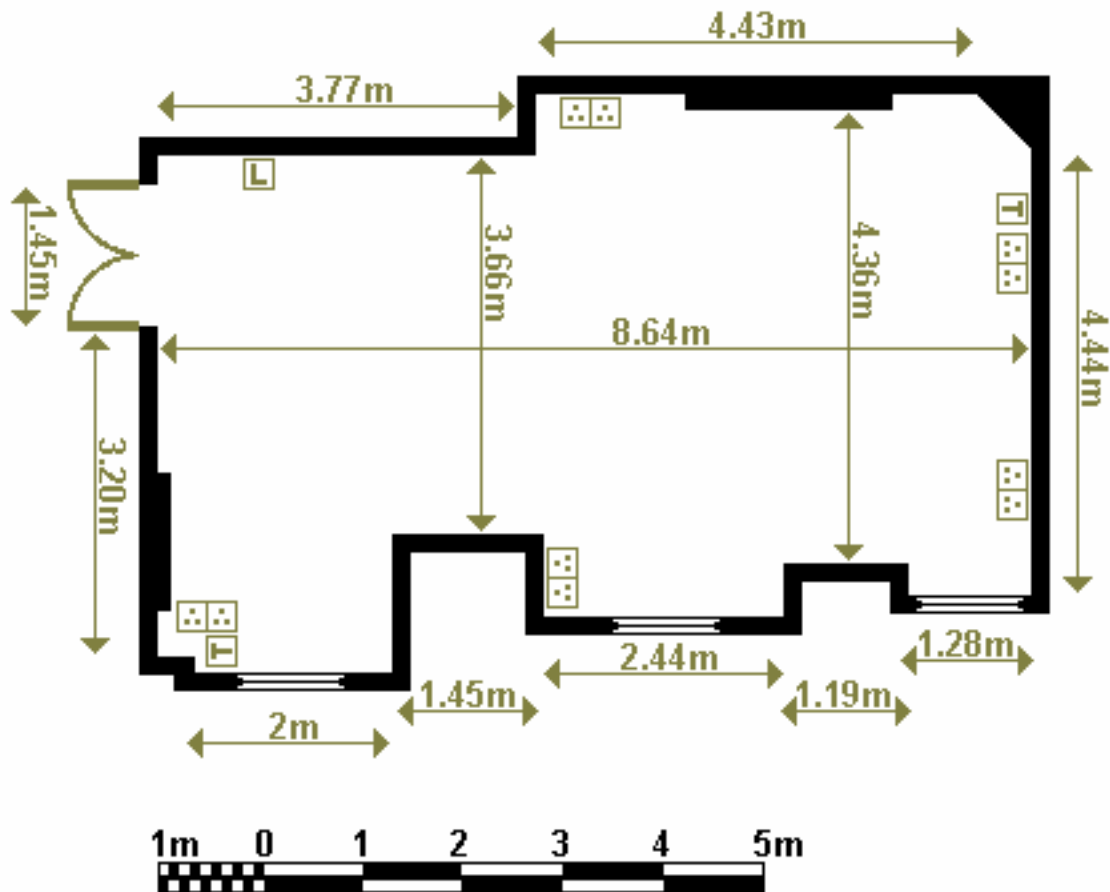

KEY

	SOCKET
	TELEPHONE
	DATA SOCKET
	LIGHT SWITCH
	AERIAL SOCKET

PORTELET ROOMS

PORTELET B

PORTELET A

DIMENSIONS

LENGTH 28.90m
 WIDTH 8.94m
 AREA 258 sq m
 HEIGHT 2.80m

KEY	
	SOCKET
	TELEPHONE
	DATA SOCKET
	LIGHT SWITCH
	AERIAL SOCKET

HOTEL DE FRANCE

Be inspired

PLEMONT ROOM

DIMENSIONS

LENGTH 15.70m

WIDTH 6.40m

AREA 100 sq m

HEIGHT (max) 2.95m

HEIGHT (min) 2.60m

KEY

	SOCKET
	TELEPHONE
	DATA SOCKET
	LIGHT SWITCH
	AERIAL SOCKET

HOTEL DE FRANCE

Be inspired

FLIQUET ROOM

DIMENSIONS

LENGTH 4.36m

WIDTH 8.64m

AREA 42 sq m

HEIGHT (max) 2.70m

HEIGHT (min) 2.50m

KEY

	SOCKET
	TELEPHONE
	DATA SOCKET
	LIGHT SWITCH
	AERIAL SOCKET

HOTEL DE FRANCE

Be inspired