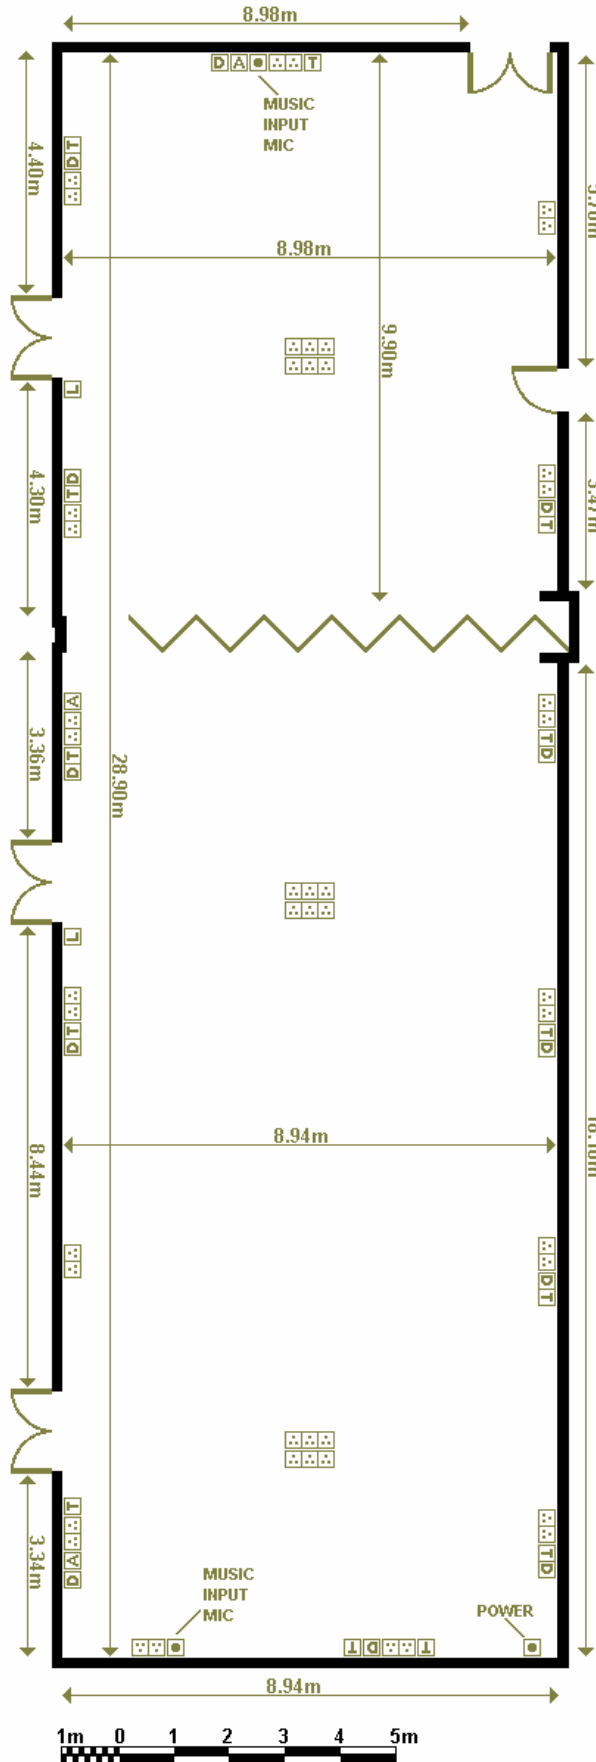

HOTEL DE FRANCE

Be inspired

THE GREAT HALL

DIMENSIONS

LENGTH 39.60m
 WIDTH 21.48m
 AREA 914 sq m
 HEIGHT (max) 8.5m
 HEIGHT (min) 3.9m

MEZZANINE ONLY

LENGTH 27m
 WIDTH 7.3m
 AREA 189 sq m
 HEIGHT (max) 3.9m
 HEIGHT (min) 3.9m

AREA 82 sq m

HEIGHT (max) 6.07m

HEIGHT (min) 4.49m

KEY

	SOCKET
	TELEPHONE
	DATA SOCKET
	LIGHT SWITCH
	AERIAL SOCKET

BEAUPORT ROOM

DIMENSIONS

LENGTH 6.50m
WIDTH 13.05m
AREA 87 sq m
HEIGHT 4.16m

KEY

	SOCKET
	TELEPHONE
	DATA SOCKET
	LIGHT SWITCH
	AERIAL SOCKET

PORTELET ROOMS

PORTELET B

PORTELET A

DIMENSIONS

LENGTH 28.90m
 WIDTH 8.94m
 AREA 258 sq m
 HEIGHT 2.80m

KEY	
	SOCKET
	TELEPHONE
	DATA SOCKET
	LIGHT SWITCH
	AERIAL SOCKET

HOTEL DE FRANCE

Be inspired

PLEMONT ROOM

DIMENSIONS

LENGTH 15.70m

WIDTH 6.40m

AREA 100 sq m

HEIGHT (max) 2.95m