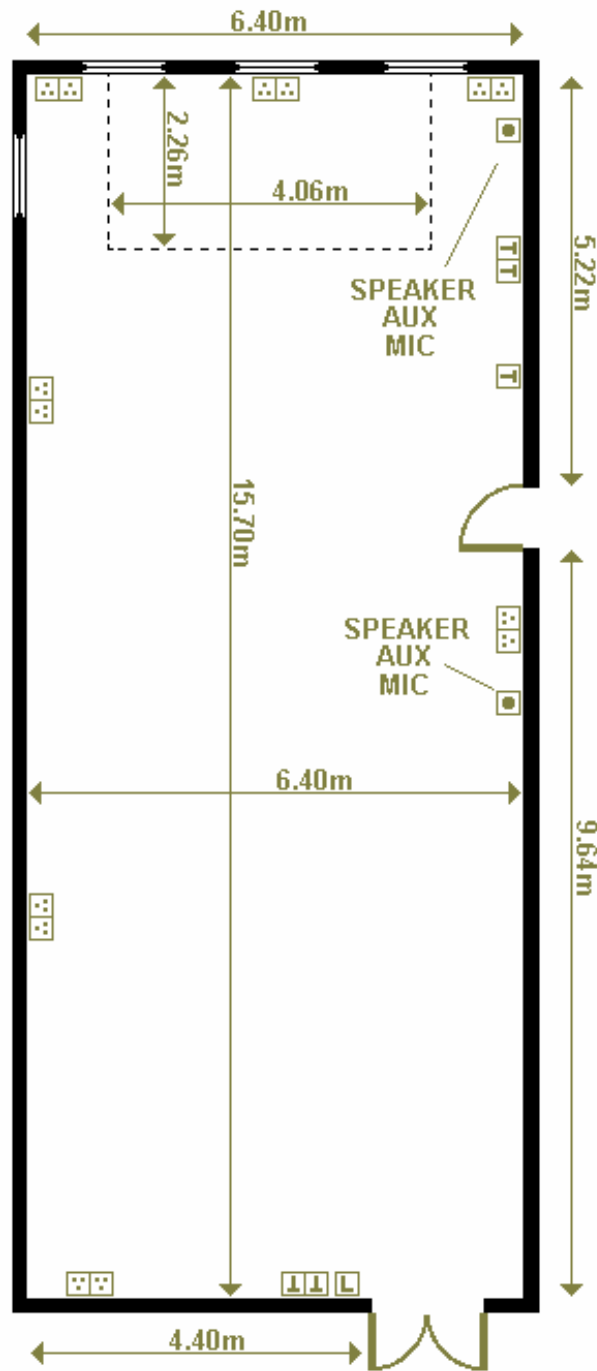

HOTEL DE FRANCE

Be inspired

PLEMONT ROOM

DIMENSIONS

LENGTH 15.70m

WIDTH 6.40m

AREA 100 sq m

HEIGHT (max) 2.95m

HEIGHT (min) 2.60m

KEY

	SOCKET
	TELEPHONE
	DATA SOCKET
	LIGHT SWITCH
	AERIAL SOCKET