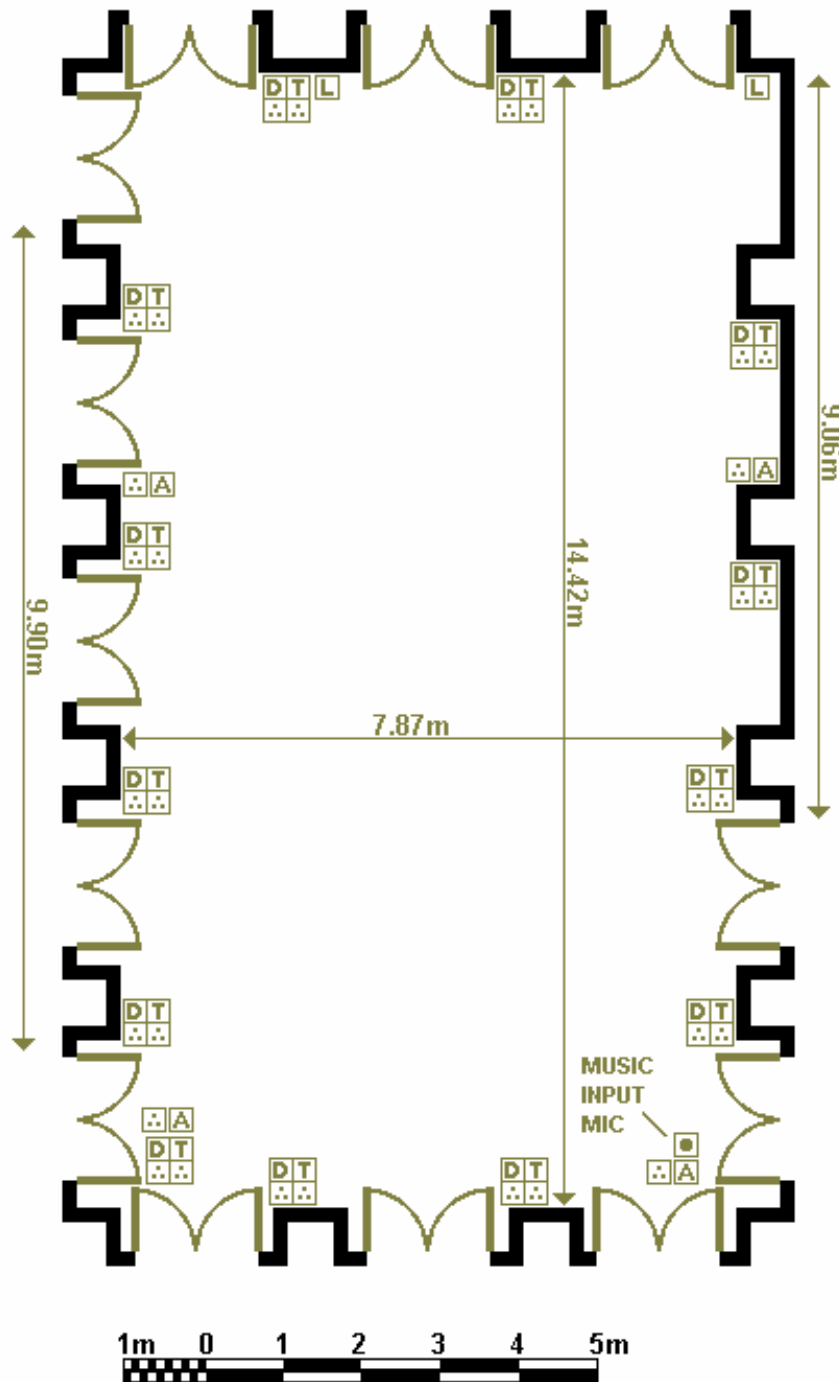

HOTEL DE FRANCE

Be inspired

THE GREAT HALL

DIMENSIONS

LENGTH 39.60m
 WIDTH 21.48m
 AREA 914 sq m
 HEIGHT (max) 8.5m
 HEIGHT (min) 3.9m

MEZZANINE ONLY

LENGTH 27m
 WIDTH 7.3m
 AREA 189 sq m
 HEIGHT (max) 3.9m
 HEIGHT (min) 3.9m

HOTEL DE FRANCE

Be inspired

CORBIERE ROOM

DIMENSIONS

LENGTH 21.92m

WIDTH 21.02m

AREA 473 sq m

HEIGHT (max) 4.14m

HEIGHT (min) 4m

KEY

	SOCKET
	TELEPHONE
	DATA SOCKET
	LIGHT SWITCH
	AERIAL SOCKET

HOTEL DE FRANCE

Be inspired

GOLDEN ROOM

DIMENSIONS

LENGTH 14.42m
WIDTH 7.87m
AREA 131 sq m
HEIGHT 5.88m

KEY

	SOCKET
	TELEPHONE
	DATA SOCKET
	LIGHT SWITCH
	AERIAL SOCKET

HOTEL DE FRANCE

Be inspired

SOREL LOUNGE

DIMENSIONS

LENGTH 9.02m

WIDTH 9.08m