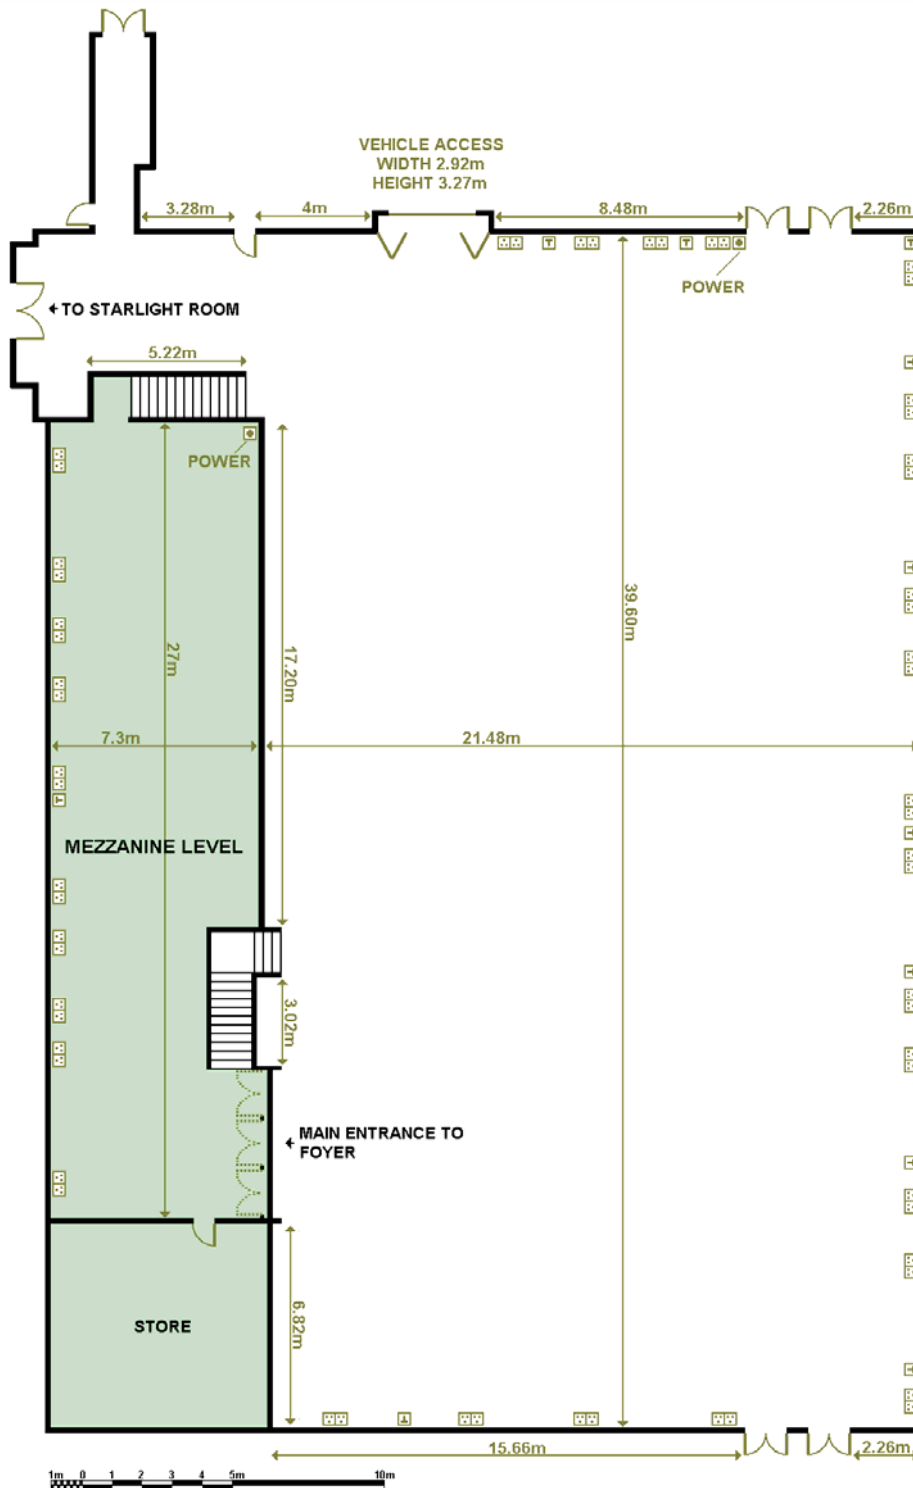

## DIMENSIONS

LENGTH 39.60m  
 WIDTH 21.48m  
 AREA 914 sq m  
 HEIGHT (max) 8.5m  
 HEIGHT (min) 3.9m

## MEZZANINE ONLY

LENGTH 27m  
 WIDTH 7.3m  
 AREA 189 sq m  
 HEIGHT (max) 3.9m  
 HEIGHT (min) 3.9m