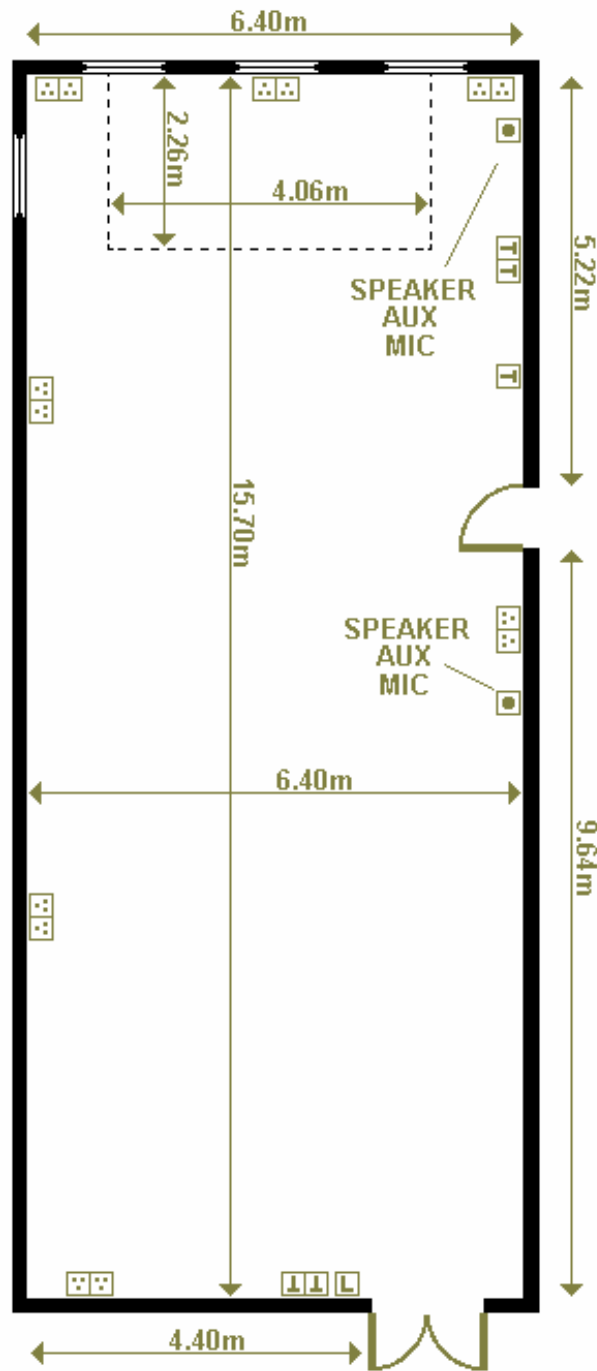

HOTEL DE FRANCE

Be inspired

THE GREAT HALL

DIMENSIONS

LENGTH 39.60m
 WIDTH 21.48m
 AREA 914 sq m
 HEIGHT (max) 8.5m
 HEIGHT (min) 3.9m

MEZZANINE ONLY

LENGTH 27m
 WIDTH 7.3m
 AREA 189 sq m
 HEIGHT (max) 3.9m
 HEIGHT (min) 3.9m

AREA 82 sq m

HEIGHT (max) 6.07m

HEIGHT (min) 4.49m

KEY

	SOCKET
	TELEPHONE
	DATA SOCKET
	LIGHT SWITCH
	AERIAL SOCKET

BEAUPORT ROOM

DIMENSIONS

LENGTH 6.50m
WIDTH 13.05m
AREA 87 sq m
HEIGHT 4.16m

KEY

	SOCKET
	TELEPHONE
	DATA SOCKET
	LIGHT SWITCH
	AERIAL SOCKET

PORTELET ROOMS

PORTELET B

PORTELET A

DIMENSIONS

LENGTH 28.90m
 WIDTH 8.94m
 AREA 258 sq m
 HEIGHT 2.80m

KEY	
	SOCKET
	TELEPHONE
	DATA SOCKET
	LIGHT SWITCH
	AERIAL SOCKET

HOTEL DE FRANCE

Be inspired

PLEMONT ROOM

DIMENSIONS

LENGTH 15.70m

WIDTH 6.40m

AREA 100 sq m

HEIGHT (max) 2.95m