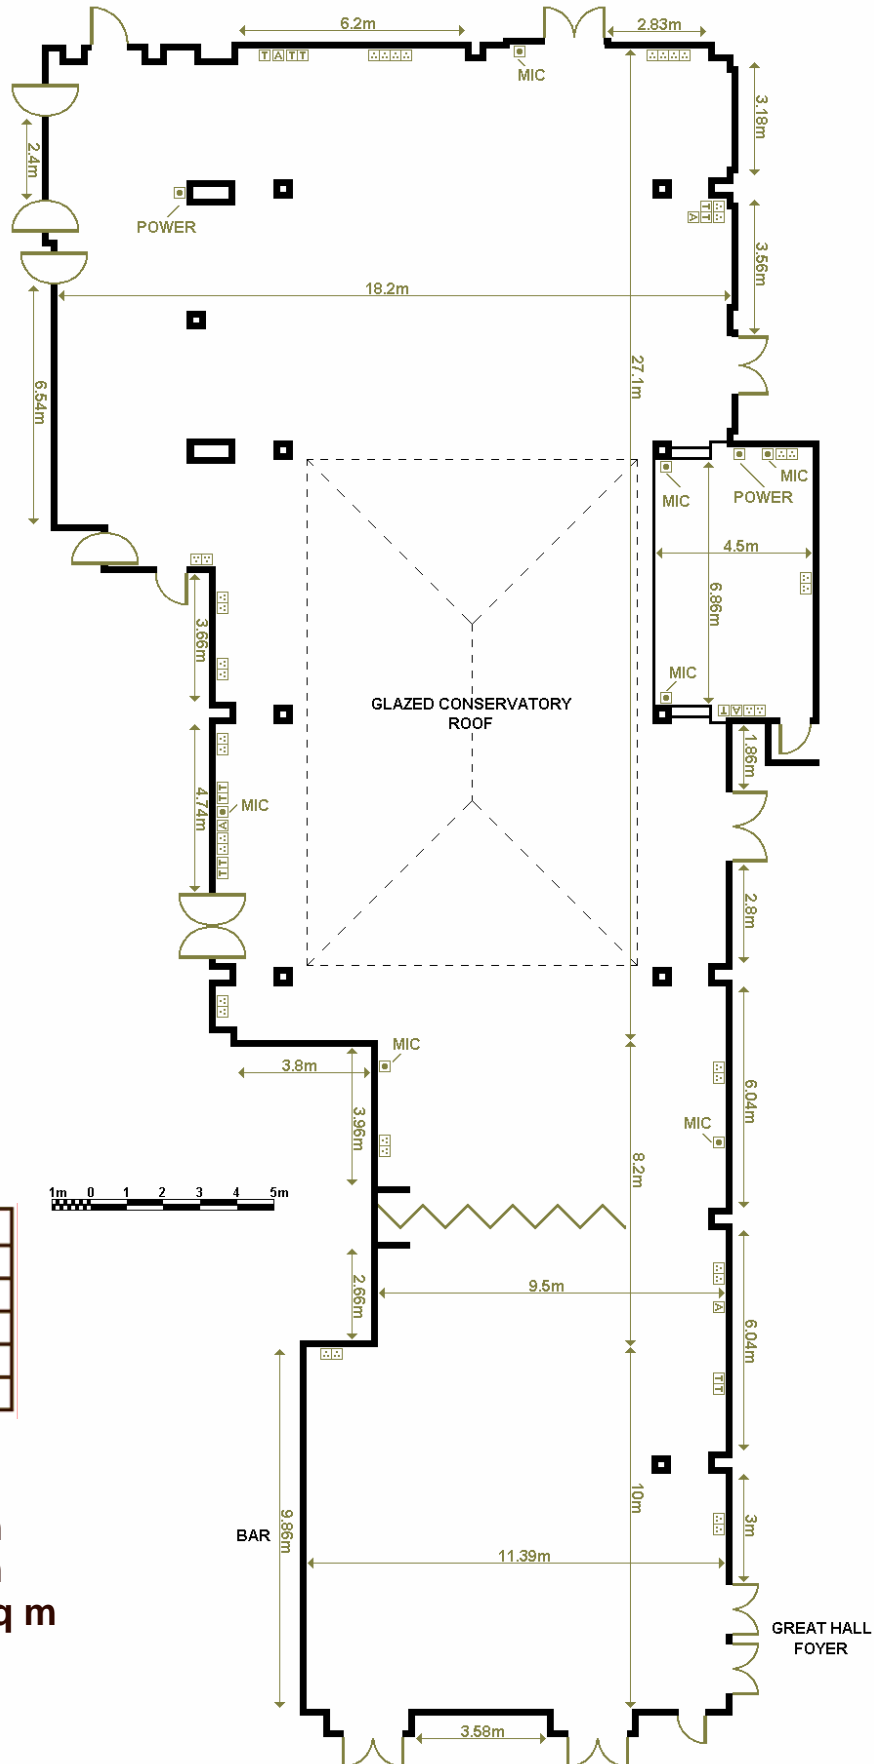

HOTEL DE FRANCE

Be inspired

STARLIGHT ROOM

KEY	
	SOCKET
	TELEPHONE
	DATA SOCKET
	LIGHT SWITCH
	AERIAL SOCKET

DIMENSIONS

LENGTH	45.3m
WIDTH	18.2m
AREA	609 sq m
HEIGHT	2.8m
ATRIUM	9m