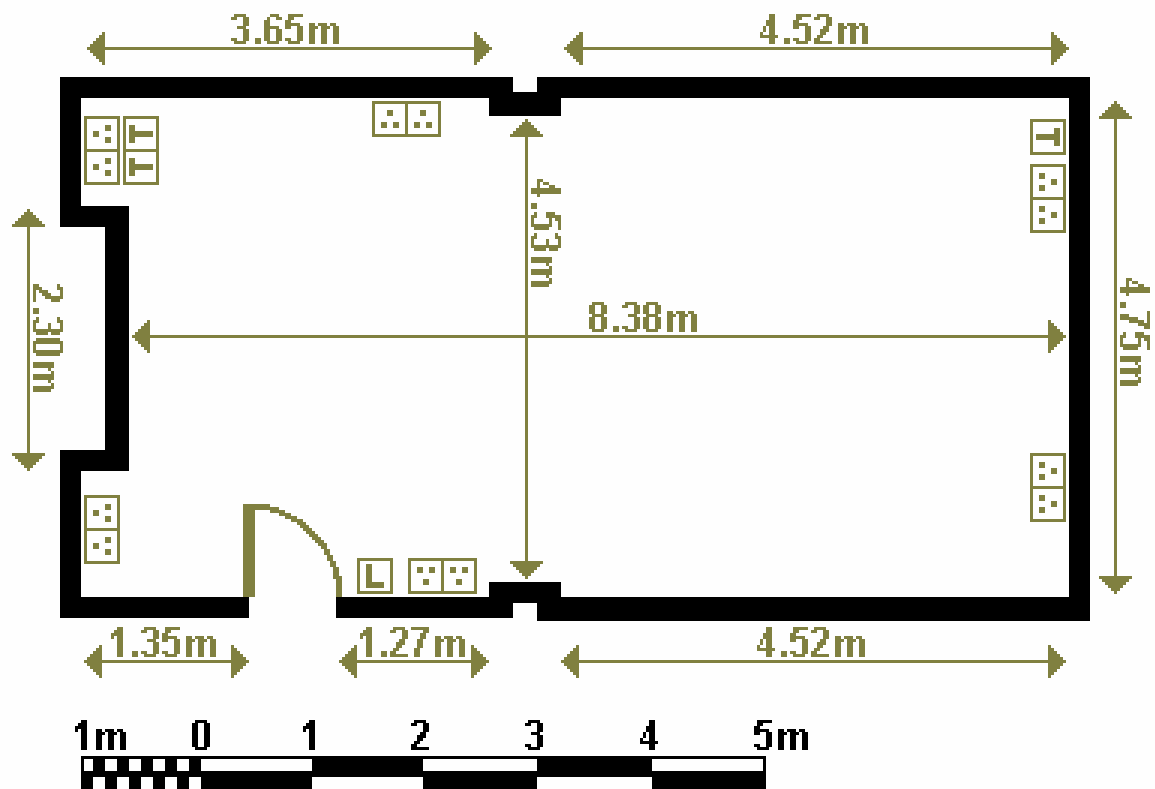

## DIMENSIONS

LENGTH 14.42m  
WIDTH 7.87m  
AREA 131 sq m  
HEIGHT 5.88m

## DIMENSIONS

LENGTH 4.84m  
WIDTH 8.20m  
AREA 43 sq m  
HEIGHT 2.74m

## DIMENSIONS

LENGTH 4.53m  
WIDTH 8.38m  
AREA 38 sq m  
HEIGHT 2.70m

## DIMENSIONS

LENGTH 5.56m

WIDTH 3.50m

AREA 19 sq m

HEIGHT (max) 3.20m

HEIGHT (min) 2.80m