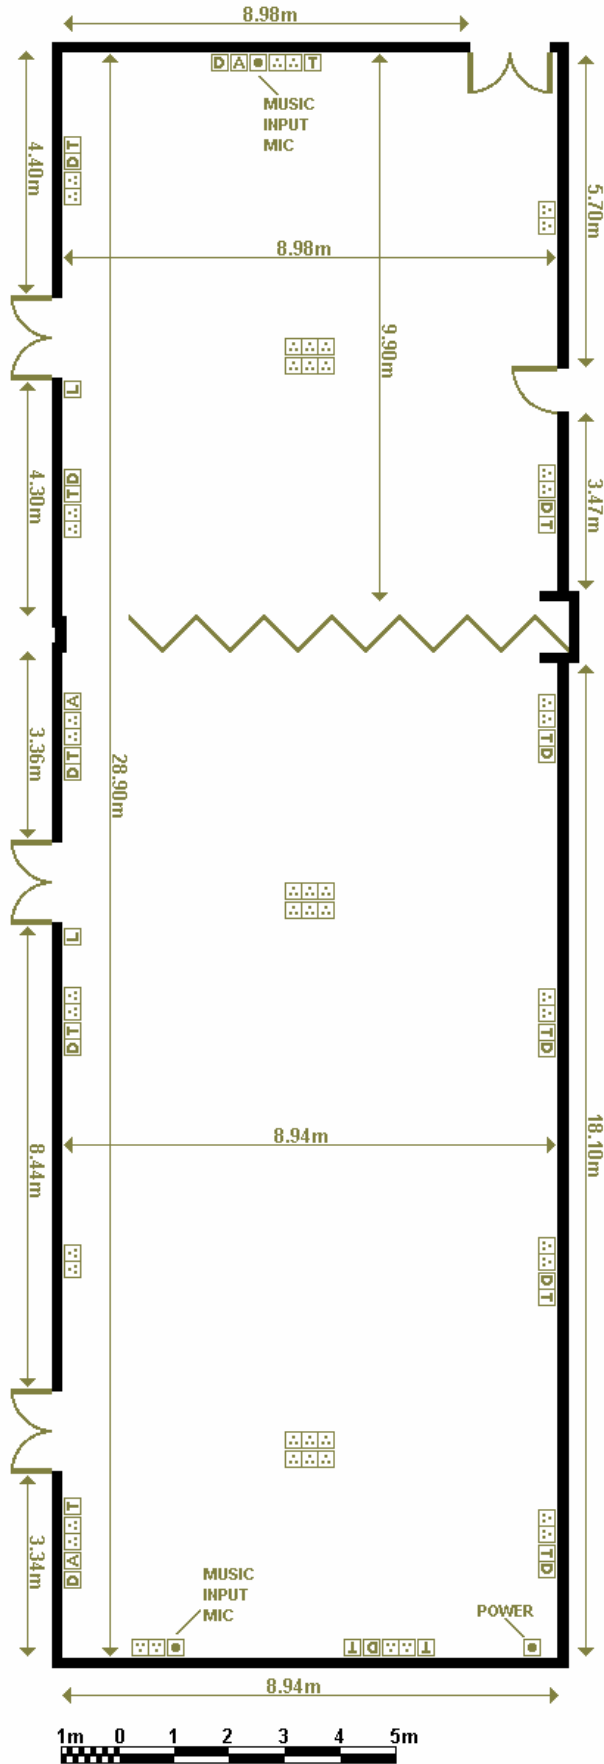

HOTEL DE FRANCE

Be inspired

PORTELET ROOMS

PORTELET B

PORTELET A

DIMENSIONS

LENGTH 28.90m
WIDTH 8.94m
AREA 258 sq m
HEIGHT 2.80m

KEY	
	SOCKET
	TELEPHONE
	DATA SOCKET
	LIGHT SWITCH
	AERIAL SOCKET