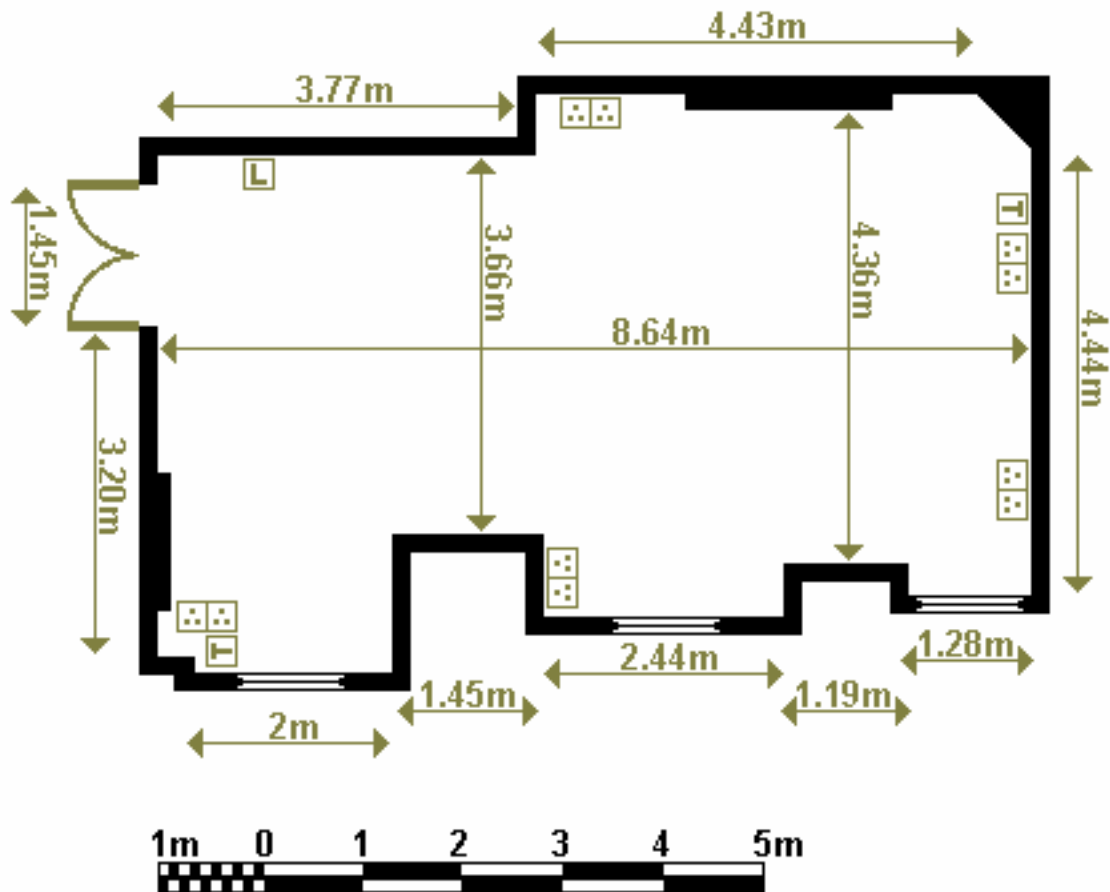

## DIMENSIONS

LENGTH 14.42m  
WIDTH 7.87m  
AREA 131 sq m  
HEIGHT 5.88m

### DIMENSIONS

**LENGTH** 28.90m  
**WIDTH** 8.94m  
**AREA** 258 sq m  
**HEIGHT** 2.80m

KEY	
	SOCKET
	TELEPHONE
	DATA SOCKET
	LIGHT SWITCH
	AERIAL SOCKET

HOTEL DE FRANCE

Be inspired

## DIMENSIONS

LENGTH 15.70m

WIDTH 6.40m

AREA 100 sq m

HEIGHT (max) 2.95m

HEIGHT (min) 2.60m

## DIMENSIONS

LENGTH 4.36m

WIDTH 8.64m

AREA 42 sq m

HEIGHT (max) 2.70m

HEIGHT (min) 2.50m