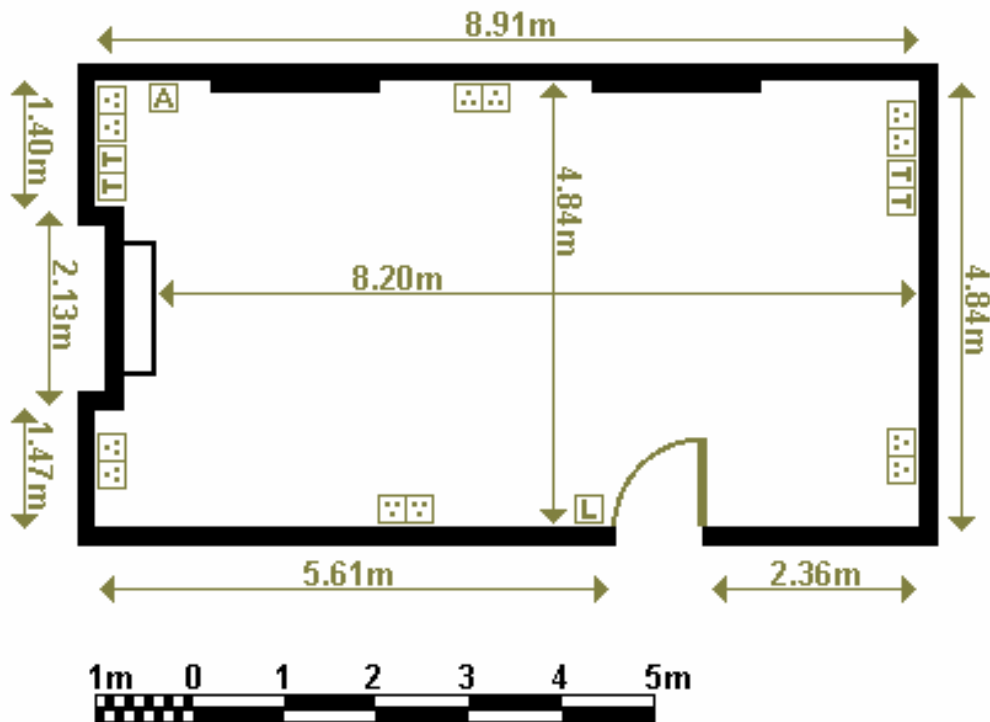

	SOCKET
	TELEPHONE
	DATA SOCKET
	LIGHT SWITCH
	AERIAL SOCKET

HOTEL DE FRANCE

Be inspired

ROZEL ROOM

DIMENSIONS

LENGTH 5.49m

WIDTH 6.50m

AREA 32 sq m

HEIGHT (max) 2.87m

HEIGHT (min) 2.66m

KEY

	SOCKET
	TELEPHONE
	DATA SOCKET
	LIGHT SWITCH
	AERIAL SOCKET

HOTEL DE FRANCE

Be inspired

VERCLUT ROOM

DIMENSIONS

LENGTH 4.84m
WIDTH 8.20m
AREA 43 sq m
HEIGHT 2.74m

KEY

	SOCKET
	TELEPHONE
	DATA SOCKET
	LIGHT SWITCH
	AERIAL SOCKET

HOTEL DE FRANCE

Be inspired

MOURIER ROOM

DIMENSIONS

LENGTH 4.53m
WIDTH 8.38m
AREA 38 sq m
HEIGHT 2.70m

KEY

	SOCKET
	TELEPHONE
	DATA SOCKET
	LIGHT SWITCH
	AERIAL SOCKET

HOTEL DE FRANCE

Be inspired

GIFFARD ROOM

DIMENSIONS

LENGTH 5.56m

WIDTH 3.50m