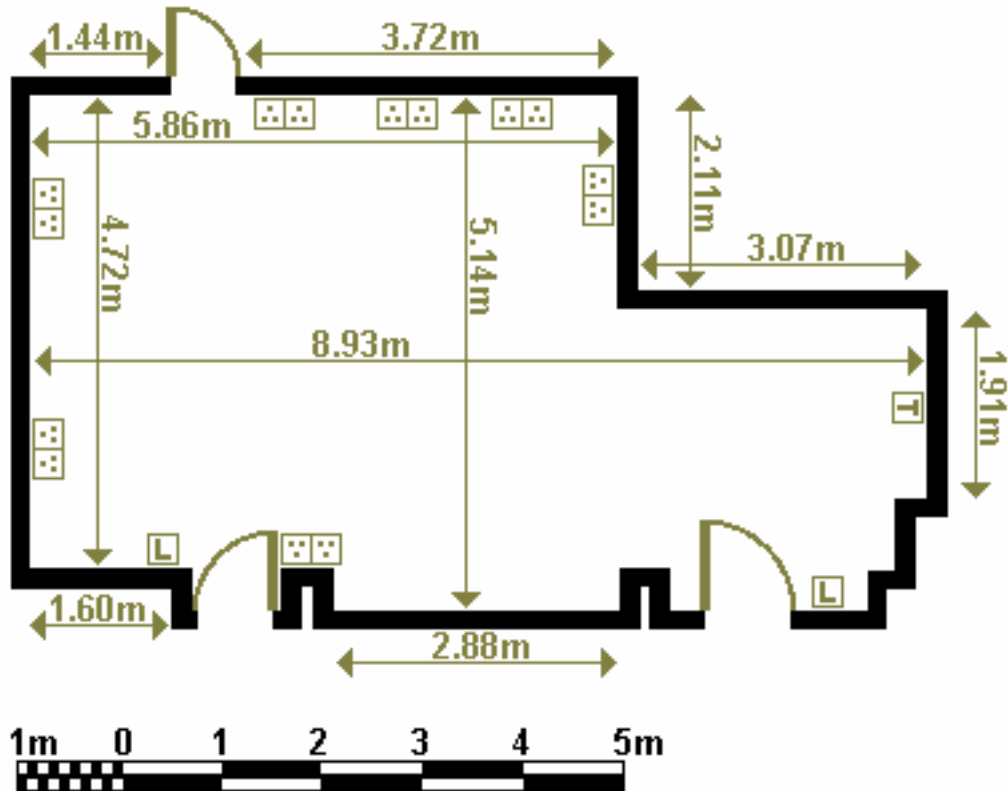

LENGTH 4.84m
WIDTH 8.20m
AREA 43 sq m
HEIGHT 2.74m

KEY

	SOCKET
	TELEPHONE
	DATA SOCKET
	LIGHT SWITCH
	AERIAL SOCKET

HOTEL DE FRANCE

Be inspired

MOURIER ROOM

DIMENSIONS

LENGTH 4.53m
WIDTH 8.38m
AREA 38 sq m
HEIGHT 2.70m

KEY

	SOCKET
	TELEPHONE
	DATA SOCKET
	LIGHT SWITCH
	AERIAL SOCKET

HOTEL DE FRANCE

Be inspired

GIFFARD ROOM

DIMENSIONS

LENGTH 5.56m

WIDTH 3.50m

AREA 19 sq m

HEIGHT (max) 3.20m

HEIGHT (min) 2.80m

KEY

	SOCKET
	TELEPHONE
	DATA SOCKET
	LIGHT SWITCH
	AERIAL SOCKET

HOTEL DE FRANCE

Be inspired

GROSNEZ ROOM

DIMENSIONS

LENGTH 5.14m

WIDTH 8.93m

AREA 38 sq m

HEIGHT (max) 2.68m

HEIGHT (min) 2.07m

KEY

	SOCKET
	TELEPHONE
	DATA SOCKET
	LIGHT SWITCH
	AERIAL SOCKET