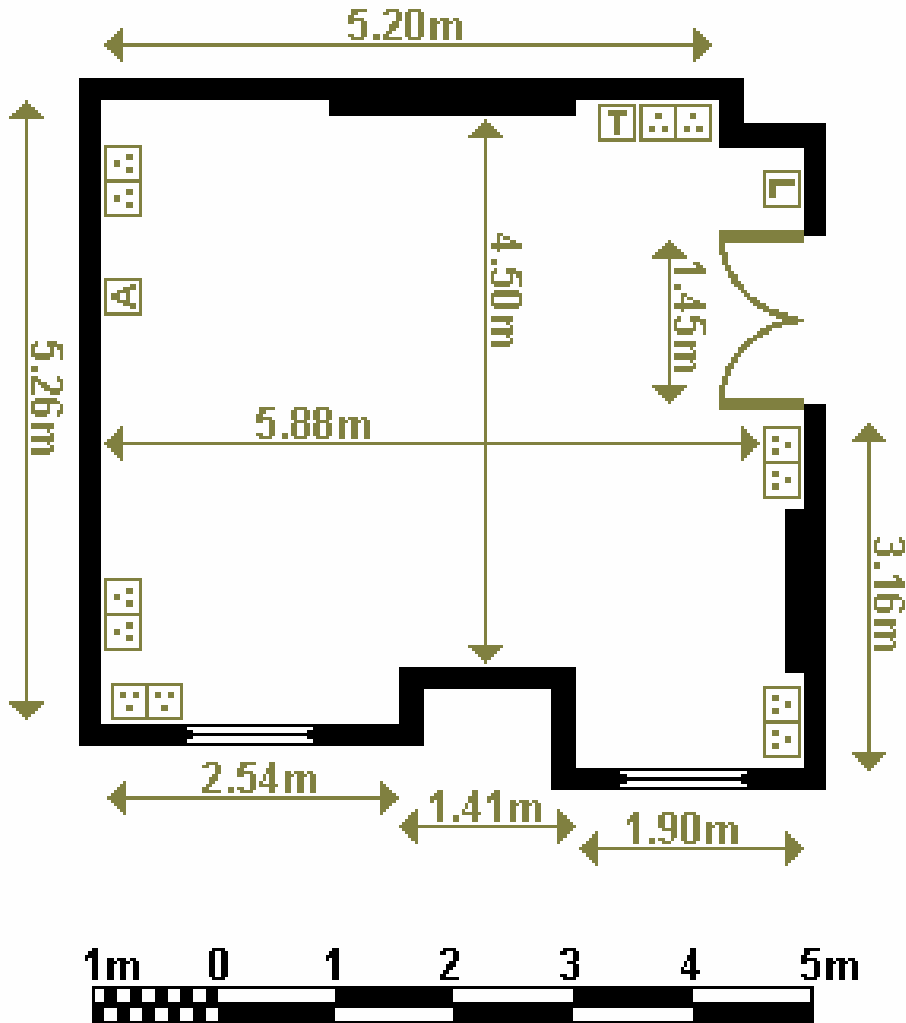

## DIMENSIONS

LENGTH 39.60m  
 WIDTH 21.48m  
 AREA 914 sq m  
 HEIGHT (max) 8.5m  
 HEIGHT (min) 3.9m

## DIMENSIONS

LENGTH 14.42m  
WIDTH 7.87m  
AREA 131 sq m  
HEIGHT 5.88m

## DIMENSIONS

LENGTH 4.36m

WIDTH 8.64m

AREA 42 sq m

HEIGHT (max) 2.70m

HEIGHT (min) 2.50m

## DIMENSIONS

LENGTH 4.50m

WIDTH 5.88m

AREA 30 sq m

HEIGHT (max) 2.80m

HEIGHT (min) 2.50m