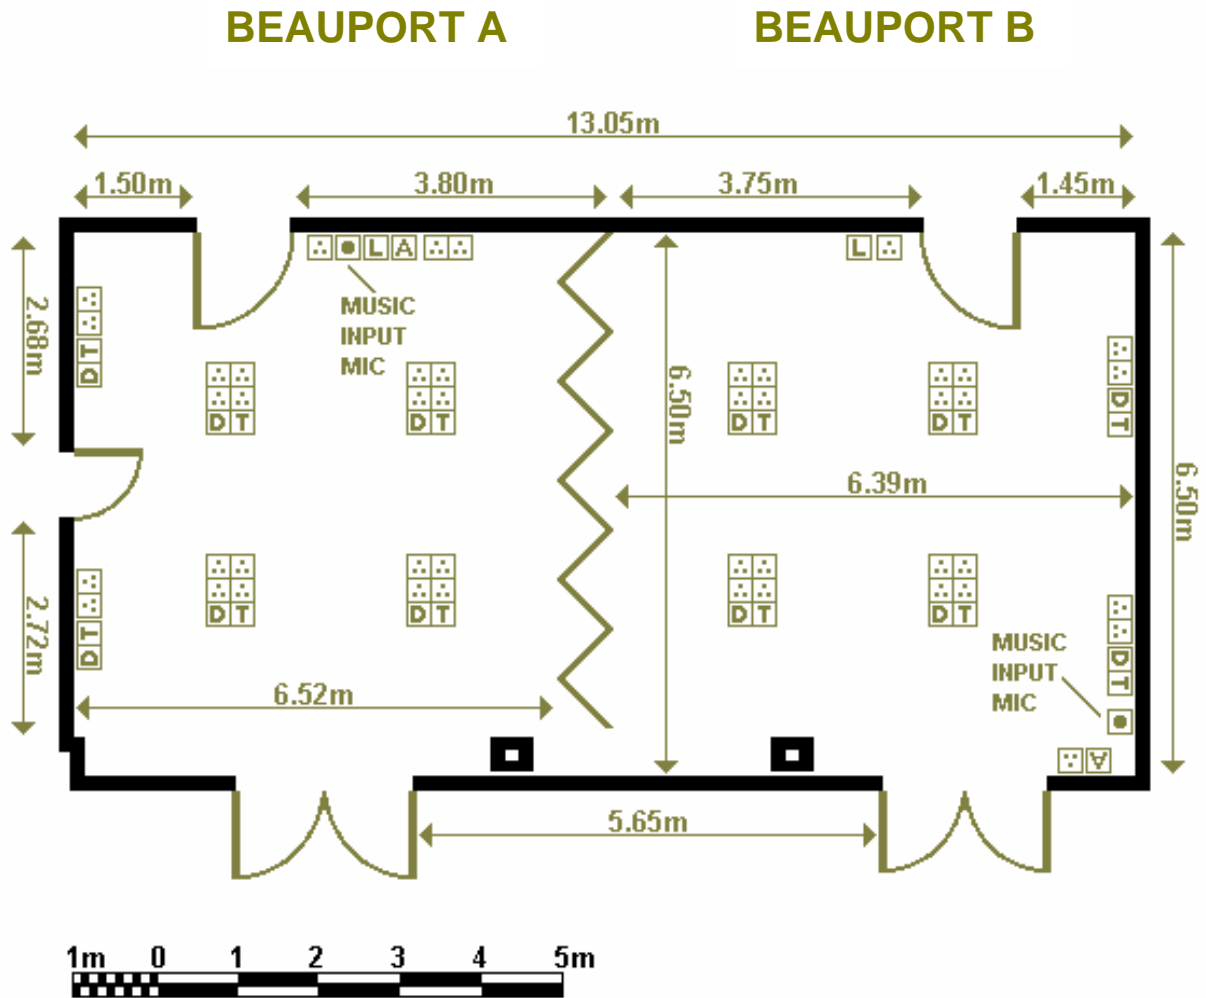

# BEAUPORT ROOM

## DIMENSIONS

LENGTH 6.50m  
 WIDTH 13.05m  
 AREA 87 sq m  
 HEIGHT 4.16m

## KEY

	SOCKET
	TELEPHONE
	DATA SOCKET
	LIGHT SWITCH
	AERIAL SOCKET