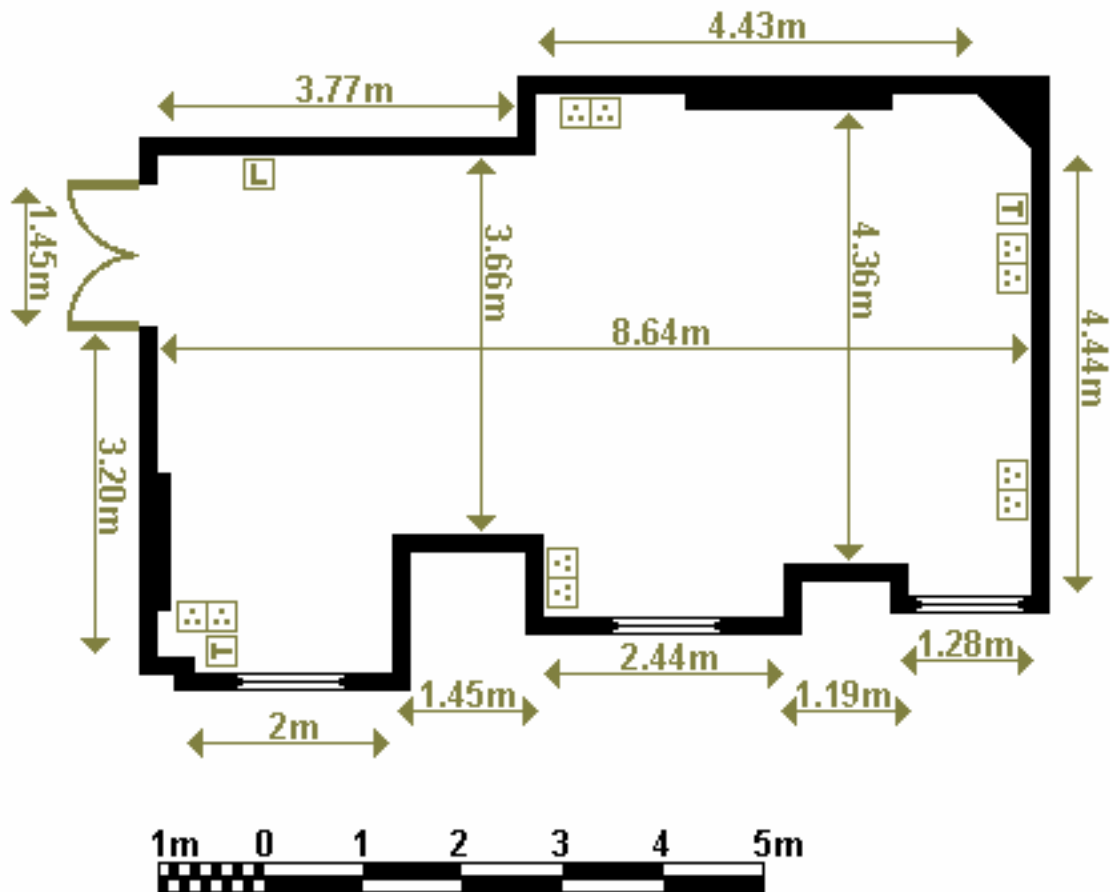

# FLIQUET ROOM

## DIMENSIONS

LENGTH 4.36m

WIDTH 8.64m

AREA 42 sq m

HEIGHT (max) 2.70m

HEIGHT (min) 2.50m