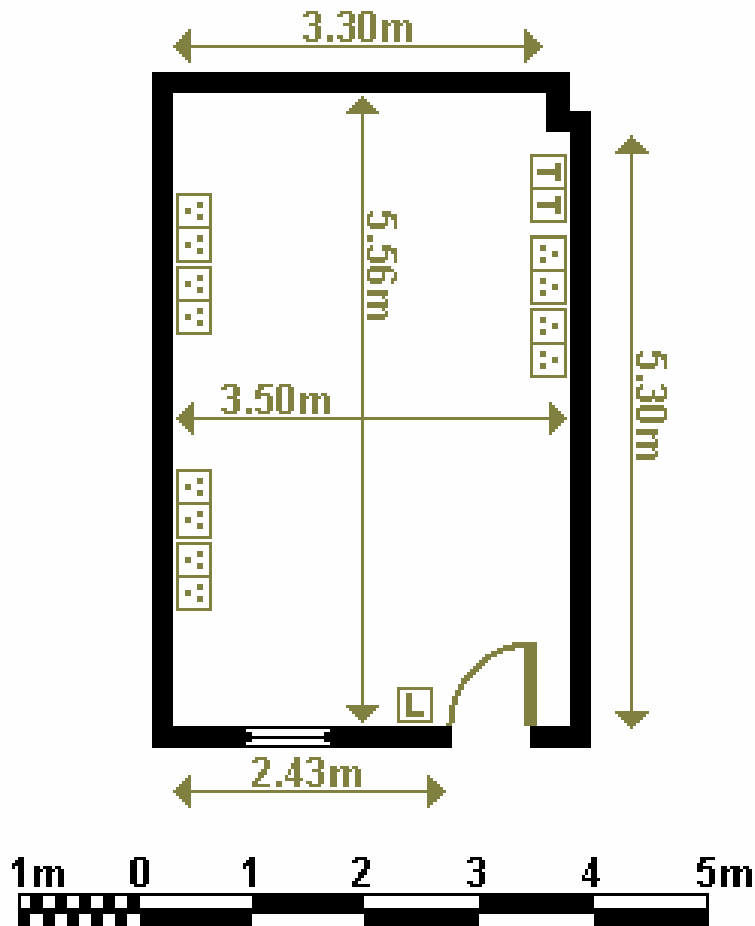

HOTEL DE FRANCE

Be inspired

GIFFARD ROOM

DIMENSIONS

LENGTH 5.56m

WIDTH 3.50m

AREA 19 sq m

HEIGHT (max) 3.20m

HEIGHT (min) 2.80m

KEY

	SOCKET
	TELEPHONE
	DATA SOCKET
	LIGHT SWITCH
	AERIAL SOCKET