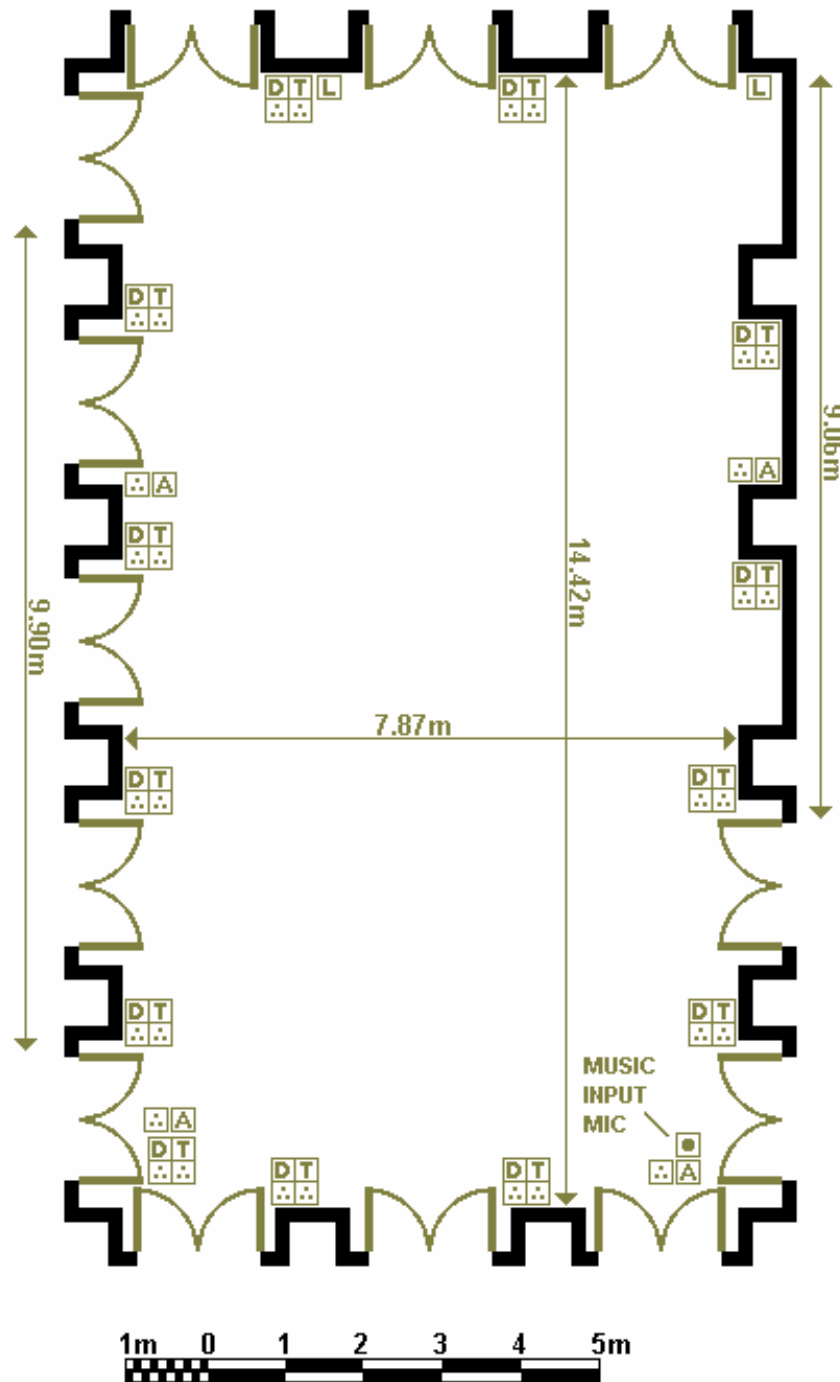

HOTEL DE FRANCE

Be inspired

GOLDEN ROOM

DIMENSIONS

LENGTH 14.42m
WIDTH 7.87m
AREA 131 sq m
HEIGHT 5.88m

KEY

	SOCKET
	TELEPHONE
	DATA SOCKET
	LIGHT SWITCH
	AERIAL SOCKET