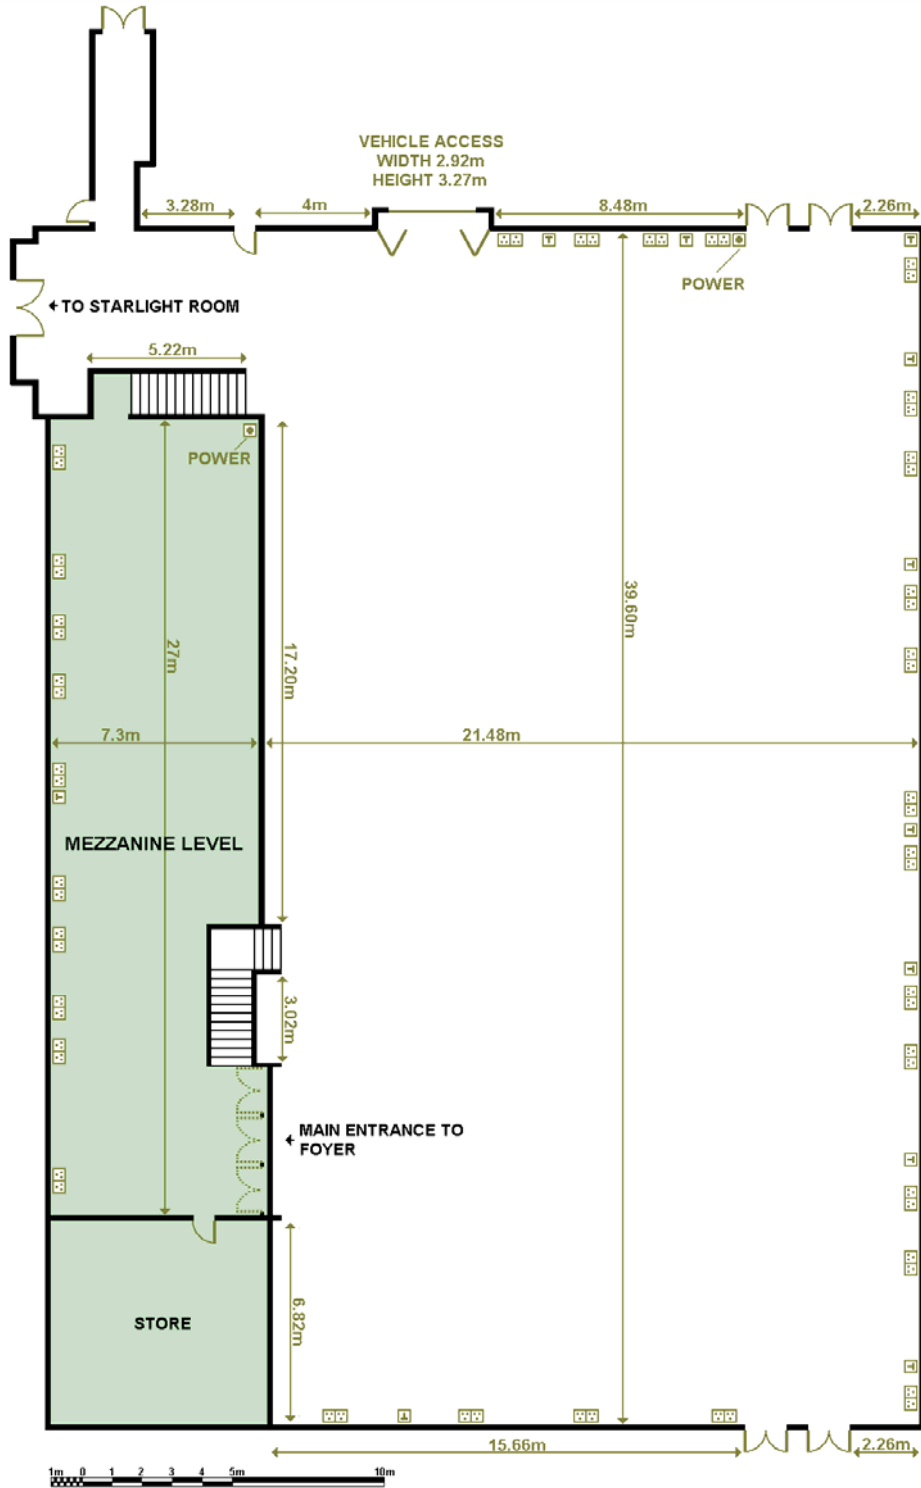

HOTEL DE FRANCE

Be inspired

THE GREAT HALL

DIMENSIONS

LENGTH 39.60m
 WIDTH 21.48m
 AREA 914 sq m
 HEIGHT (max) 8.5m
 HEIGHT (min) 3.9m

MEZZANINE ONLY

LENGTH 27m
 WIDTH 7.3m
 AREA 189 sq m
 HEIGHT (max) 3.9m
 HEIGHT (min) 3.9m

KEY

	SOCKET
	TELEPHONE
	DATA SOCKET
	LIGHT SWITCH
	AERIAL SOCKET