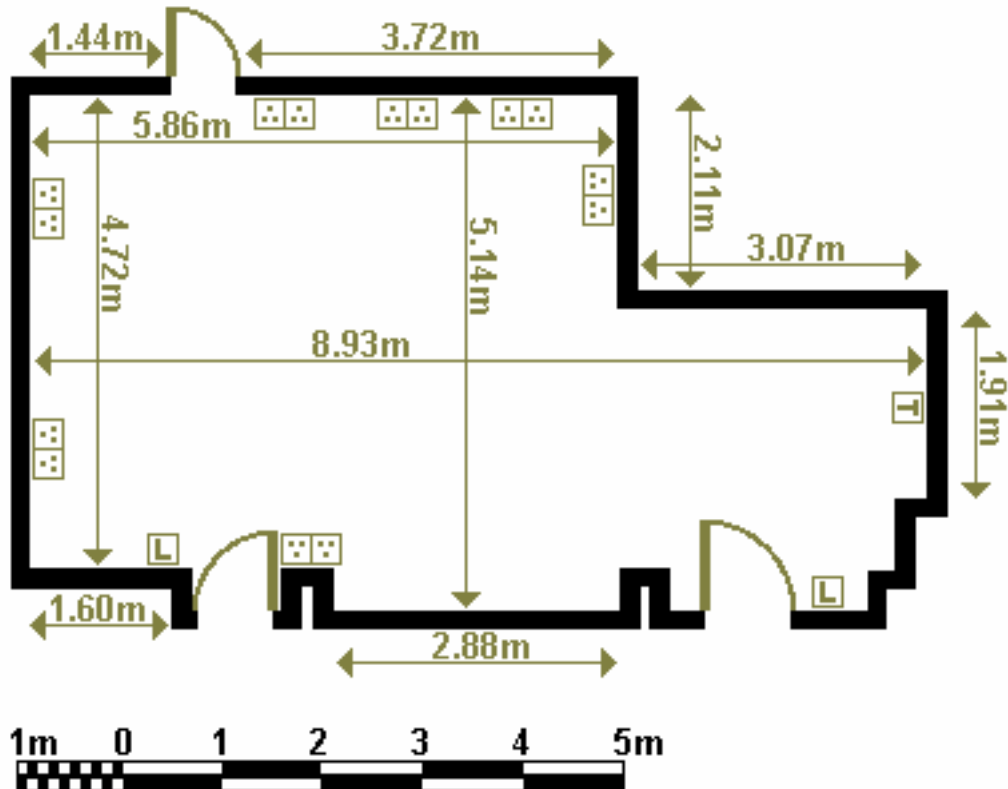

# GROSNEZ ROOM

## DIMENSIONS

LENGTH 5.14m

WIDTH 8.93m

AREA 38 sq m

HEIGHT (max) 2.68m

HEIGHT (min) 2.07m