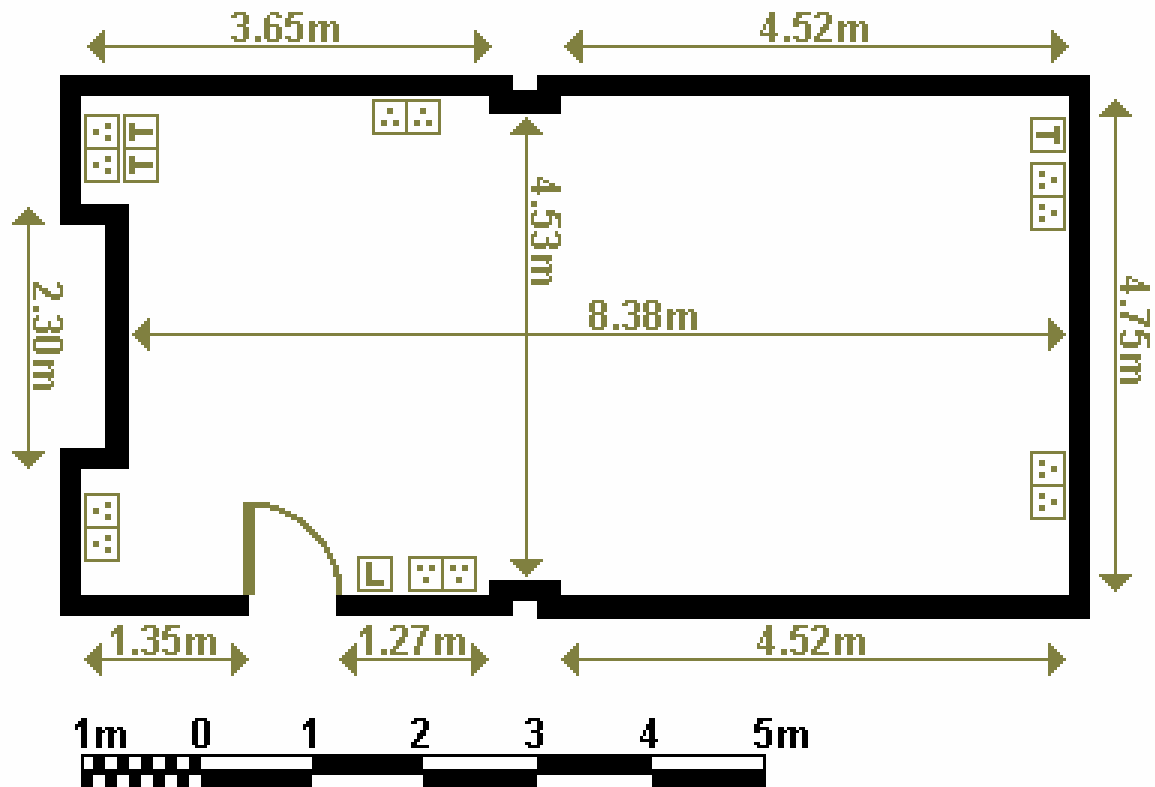

HOTEL DE FRANCE

Be inspired

MOURIER ROOM

DIMENSIONS

LENGTH 4.53m
WIDTH 8.38m
AREA 38 sq m
HEIGHT 2.70m

KEY

	SOCKET
	TELEPHONE
	DATA SOCKET
	LIGHT SWITCH
	AERIAL SOCKET