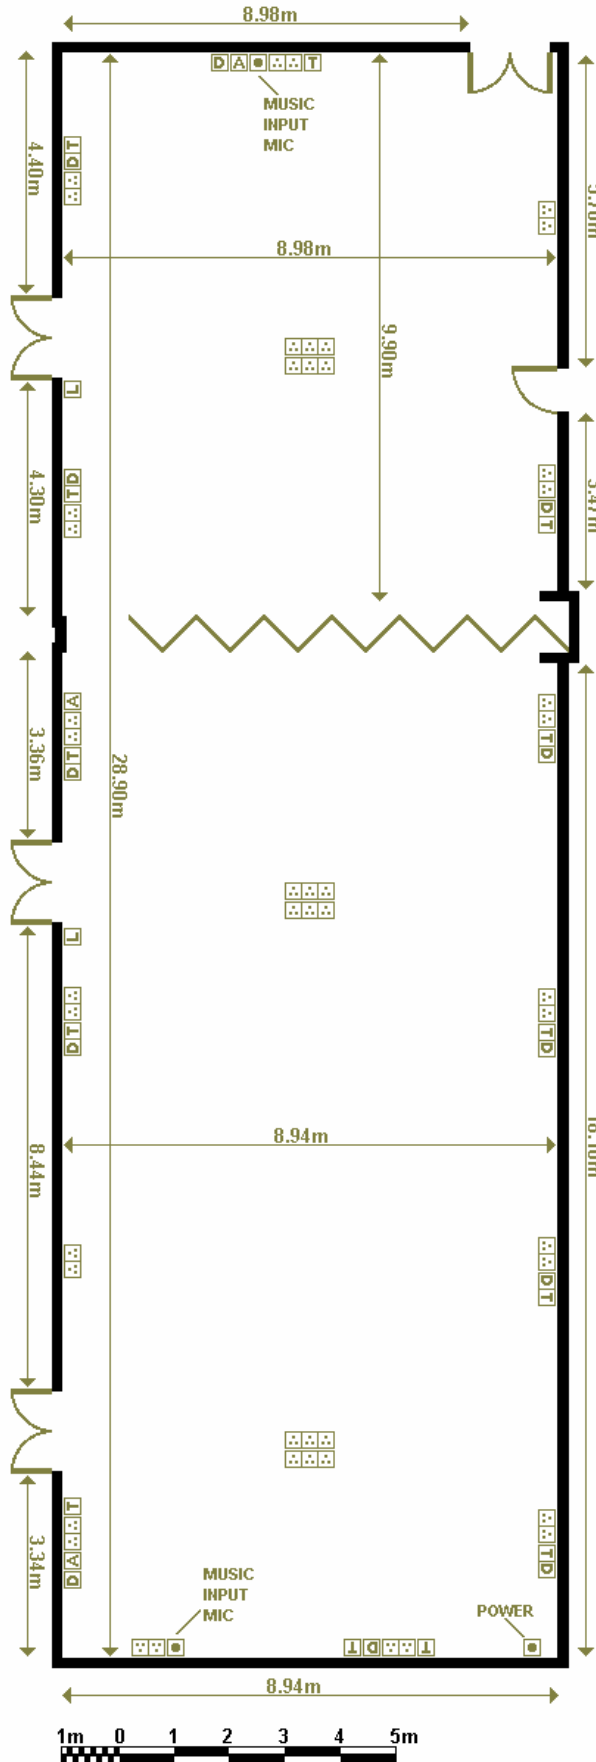

# PORTELET ROOMS

PORTELET B

PORTELET A

## DIMENSIONS

LENGTH 28.90m  
 WIDTH 8.94m  
 AREA 258 sq m  
 HEIGHT 2.80m

KEY	
	SOCKET
	TELEPHONE
	DATA SOCKET
	LIGHT SWITCH
	AERIAL SOCKET