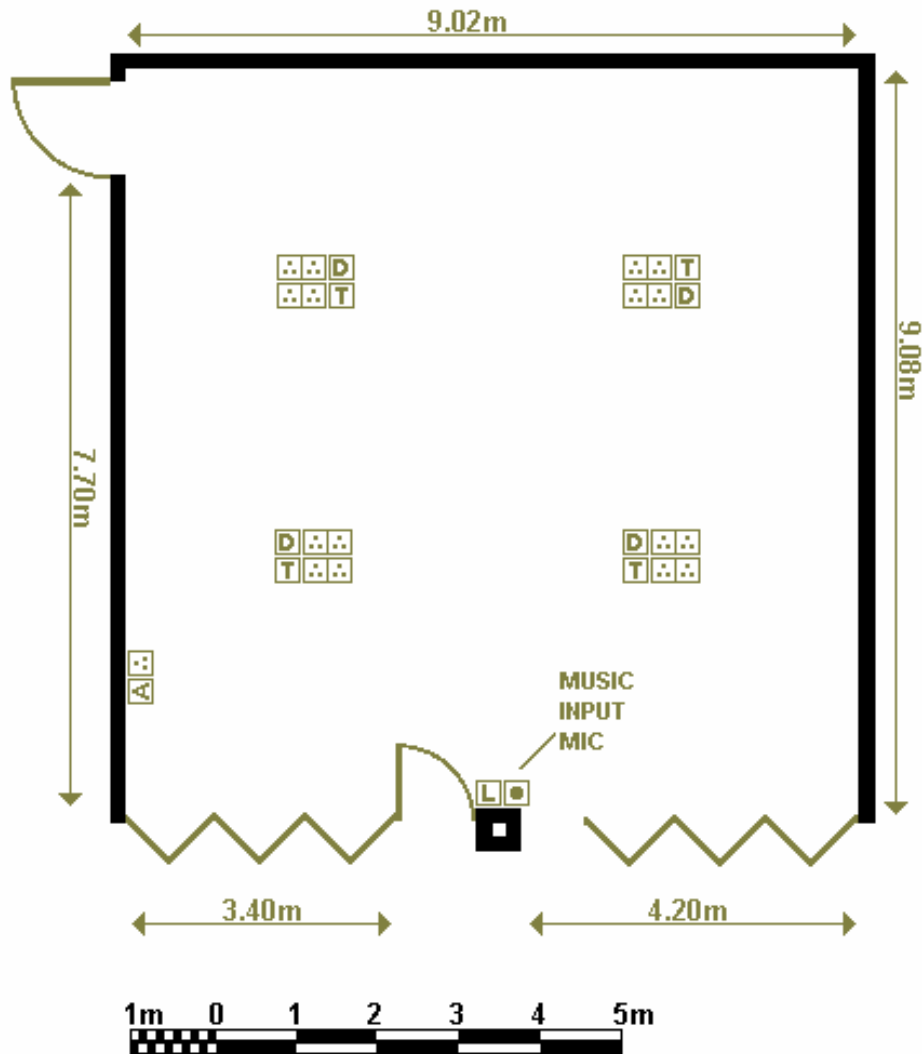

HOTEL DE FRANCE

Be inspired

SOREL LOUNGE

DIMENSIONS

LENGTH 9.02m

WIDTH 9.08m

AREA 82 sq m

HEIGHT (max) 6.07m

HEIGHT (min) 4.49m

KEY

	SOCKET
	TELEPHONE
	DATA SOCKET
	LIGHT SWITCH
	AERIAL SOCKET