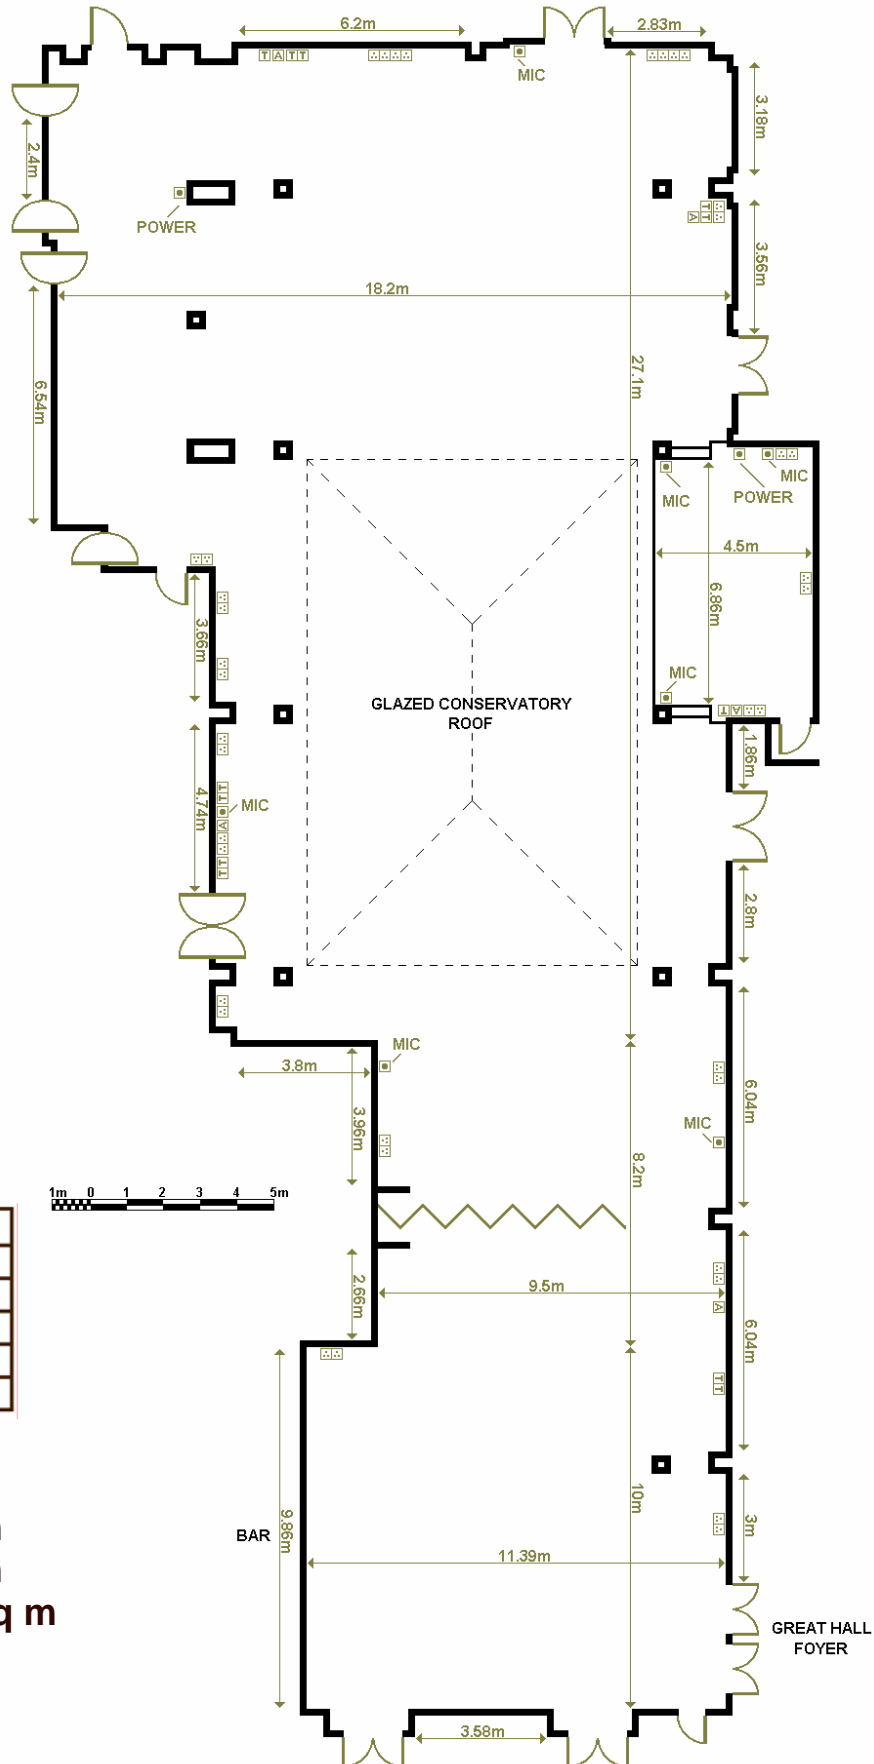

HOTEL DE FRANCE

Be inspired

STARLIGHT ROOM

KEY	
[S]	SOCKET
[T]	TELEPHONE
[D]	DATA SOCKET
[L]	LIGHT SWITCH
[A]	AERIAL SOCKET

DIMENSIONS

LENGTH	45.3m
WIDTH	18.2m
AREA	609 sq m
HEIGHT	2.8m
ATRIUM	9m