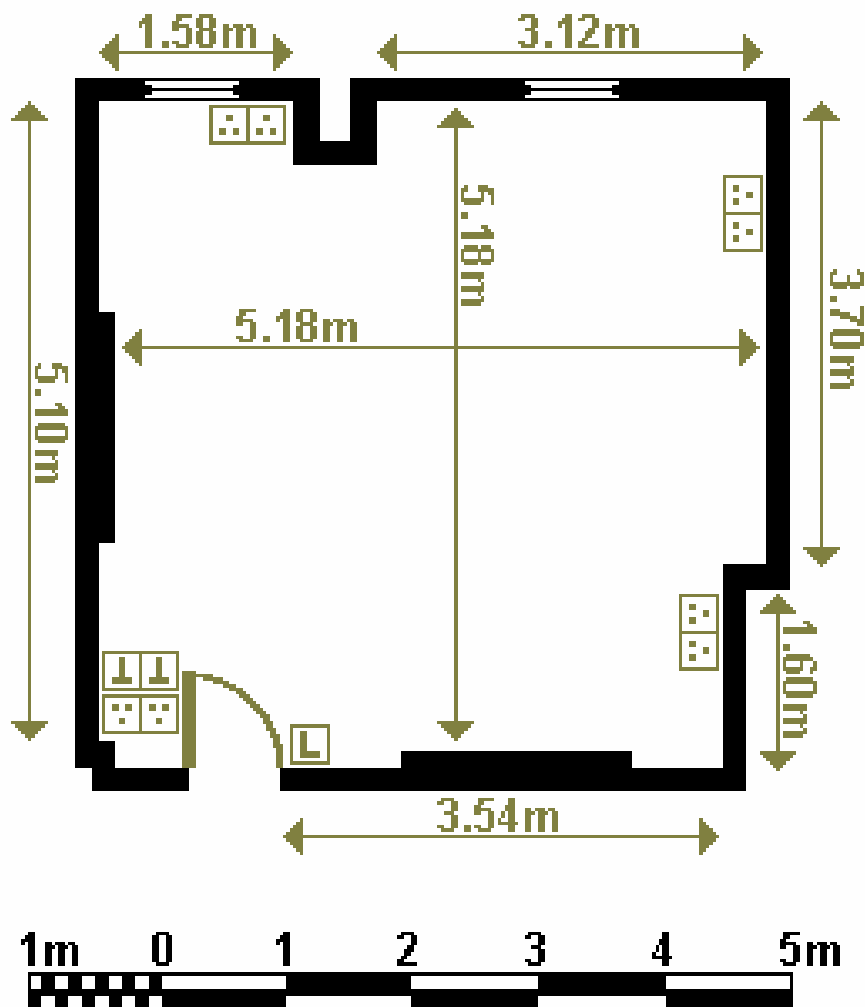

# BELCROUTE ROOM

## DIMENSIONS

LENGTH 5.18m

WIDTH 5.18m

AREA 27 sq m

HEIGHT (max) 2.72m

HEIGHT (min) 2.48m

## KEY

	SOCKET
	TELEPHONE
	DATA SOCKET
	LIGHT SWITCH
	AERIAL SOCKET