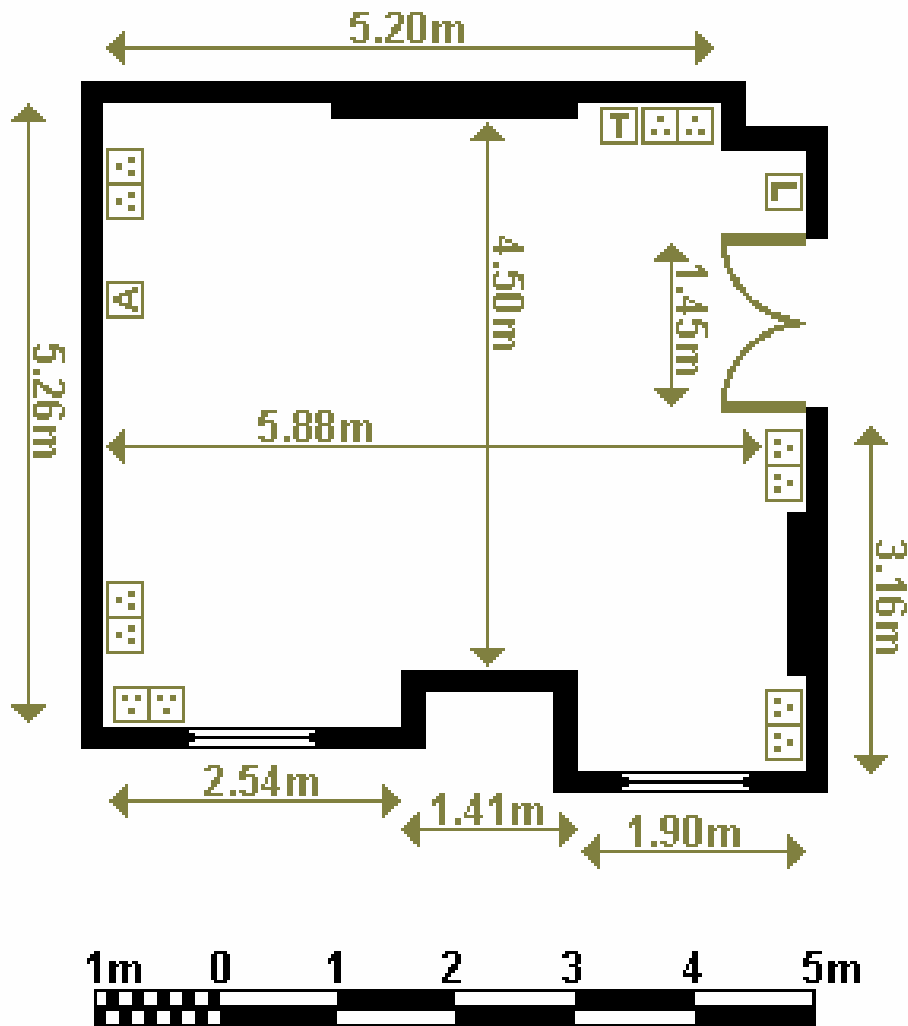

HOTEL DE FRANCE

Be inspired

BELVAL ROOM

DIMENSIONS

LENGTH 4.50m

WIDTH 5.88m

AREA 30 sq m

HEIGHT (max) 2.80m

HEIGHT (min) 2.50m

KEY

	SOCKET
	TELEPHONE
	DATA SOCKET
	LIGHT SWITCH
	AERIAL SOCKET