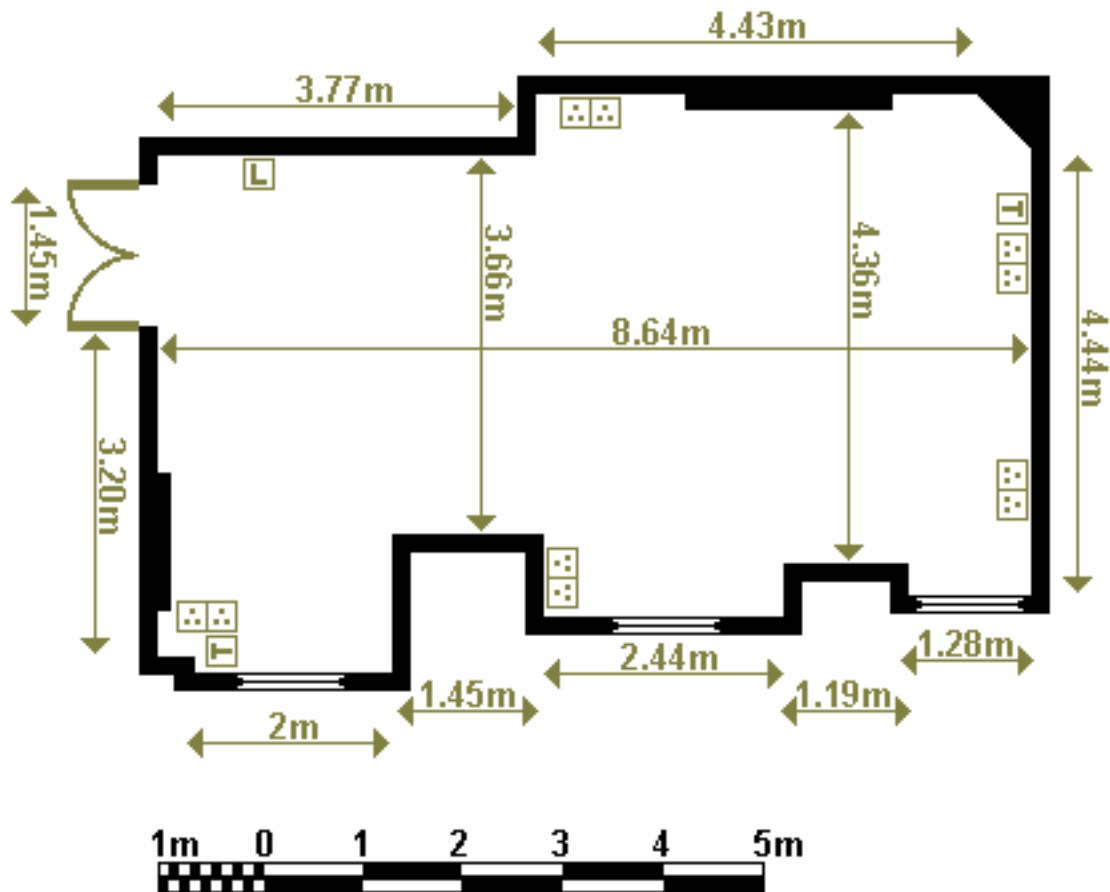

HOTEL DE FRANCE

Be inspired

FLIQUET ROOM

DIMENSIONS

LENGTH 4.36m

WIDTH 8.64m

AREA 42 sq m

HEIGHT (max) 2.70m

HEIGHT (min) 2.50m

KEY

	SOCKET
	TELEPHONE
	DATA SOCKET
	LIGHT SWITCH
	AERIAL SOCKET