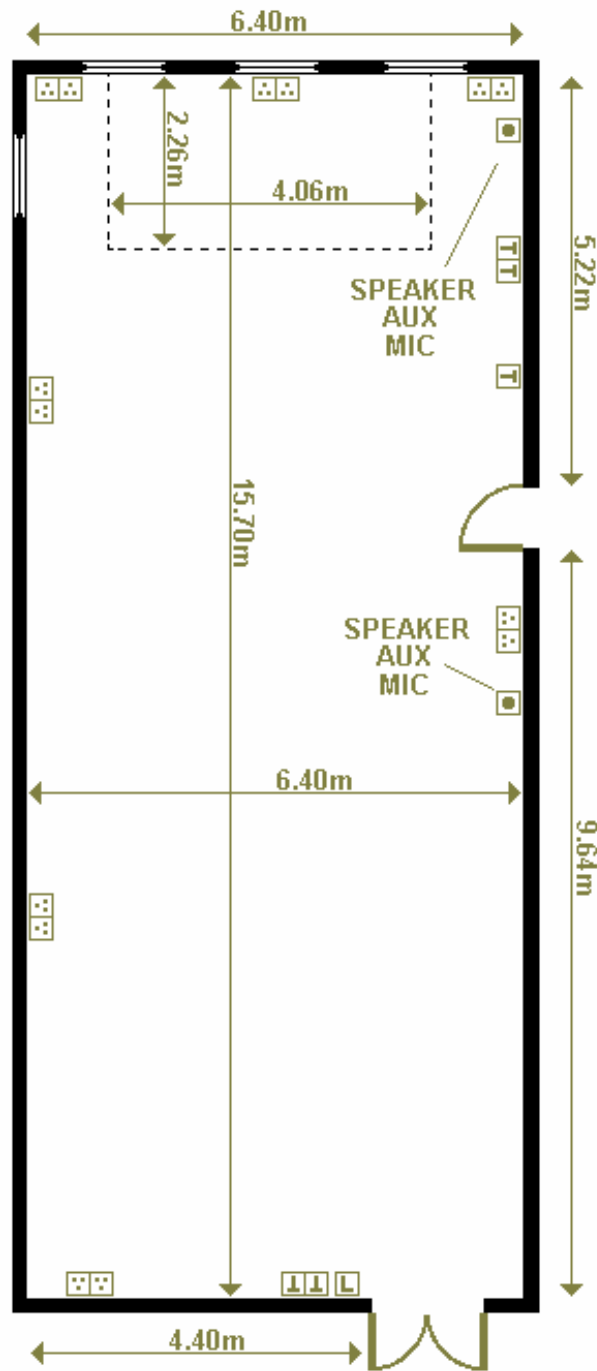

# PLEMONT ROOM

## DIMENSIONS

LENGTH 15.70m

WIDTH 6.40m

AREA 100 sq m

HEIGHT (max) 2.95m

HEIGHT (min) 2.60m

## KEY

	SOCKET
	TELEPHONE
	DATA SOCKET
	LIGHT SWITCH
	AERIAL SOCKET