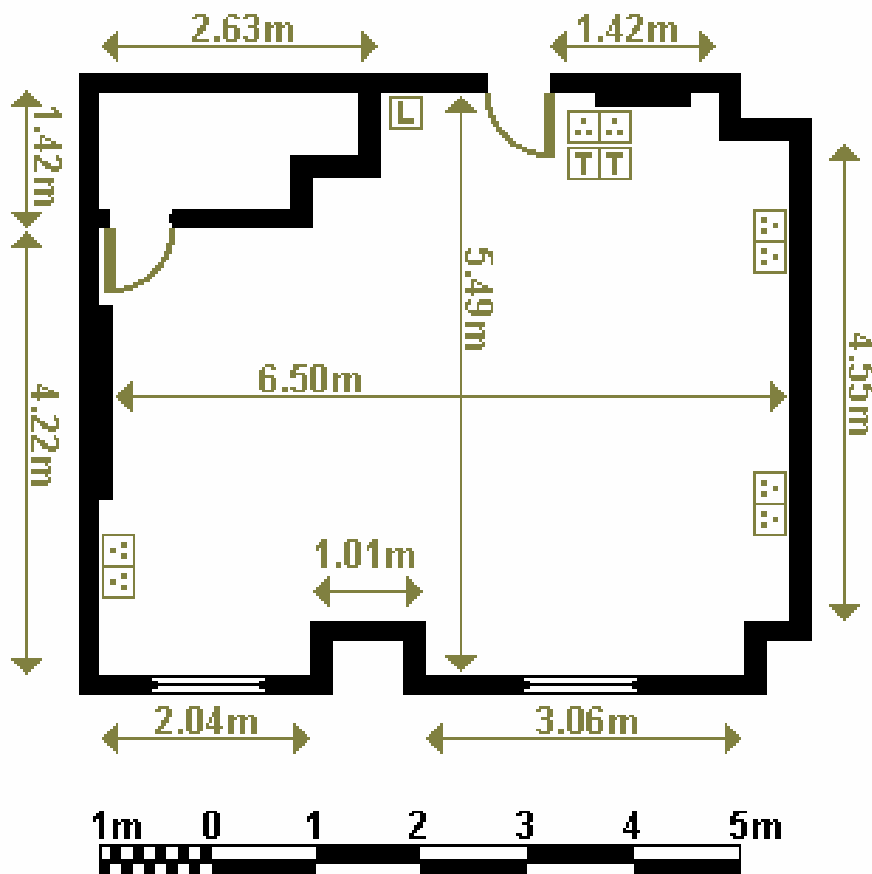

HOTEL DE FRANCE

Be inspired

ROZEL ROOM

DIMENSIONS

LENGTH 5.49m

WIDTH 6.50m

AREA 32 sq m

HEIGHT (max) 2.87m

HEIGHT (min) 2.66m

KEY

	SOCKET
	TELEPHONE
	DATA SOCKET
	LIGHT SWITCH
	AERIAL SOCKET