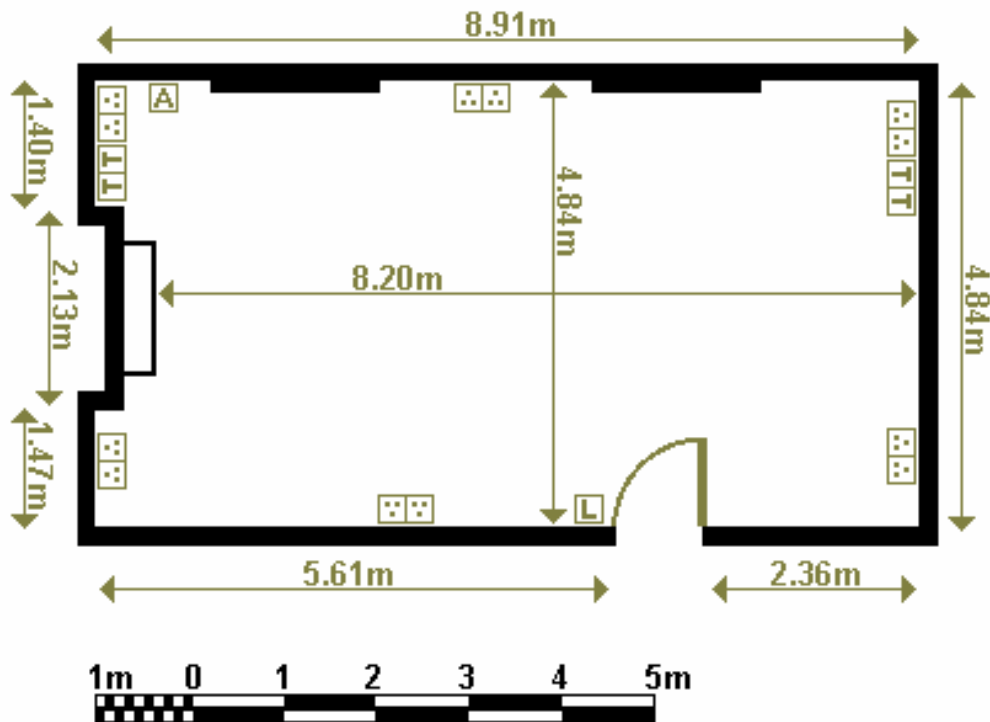

HOTEL DE FRANCE

Be inspired

VERCLUT ROOM

DIMENSIONS

LENGTH 4.84m
WIDTH 8.20m
AREA 43 sq m
HEIGHT 2.74m

KEY

	SOCKET
	TELEPHONE
	DATA SOCKET
	LIGHT SWITCH
	AERIAL SOCKET